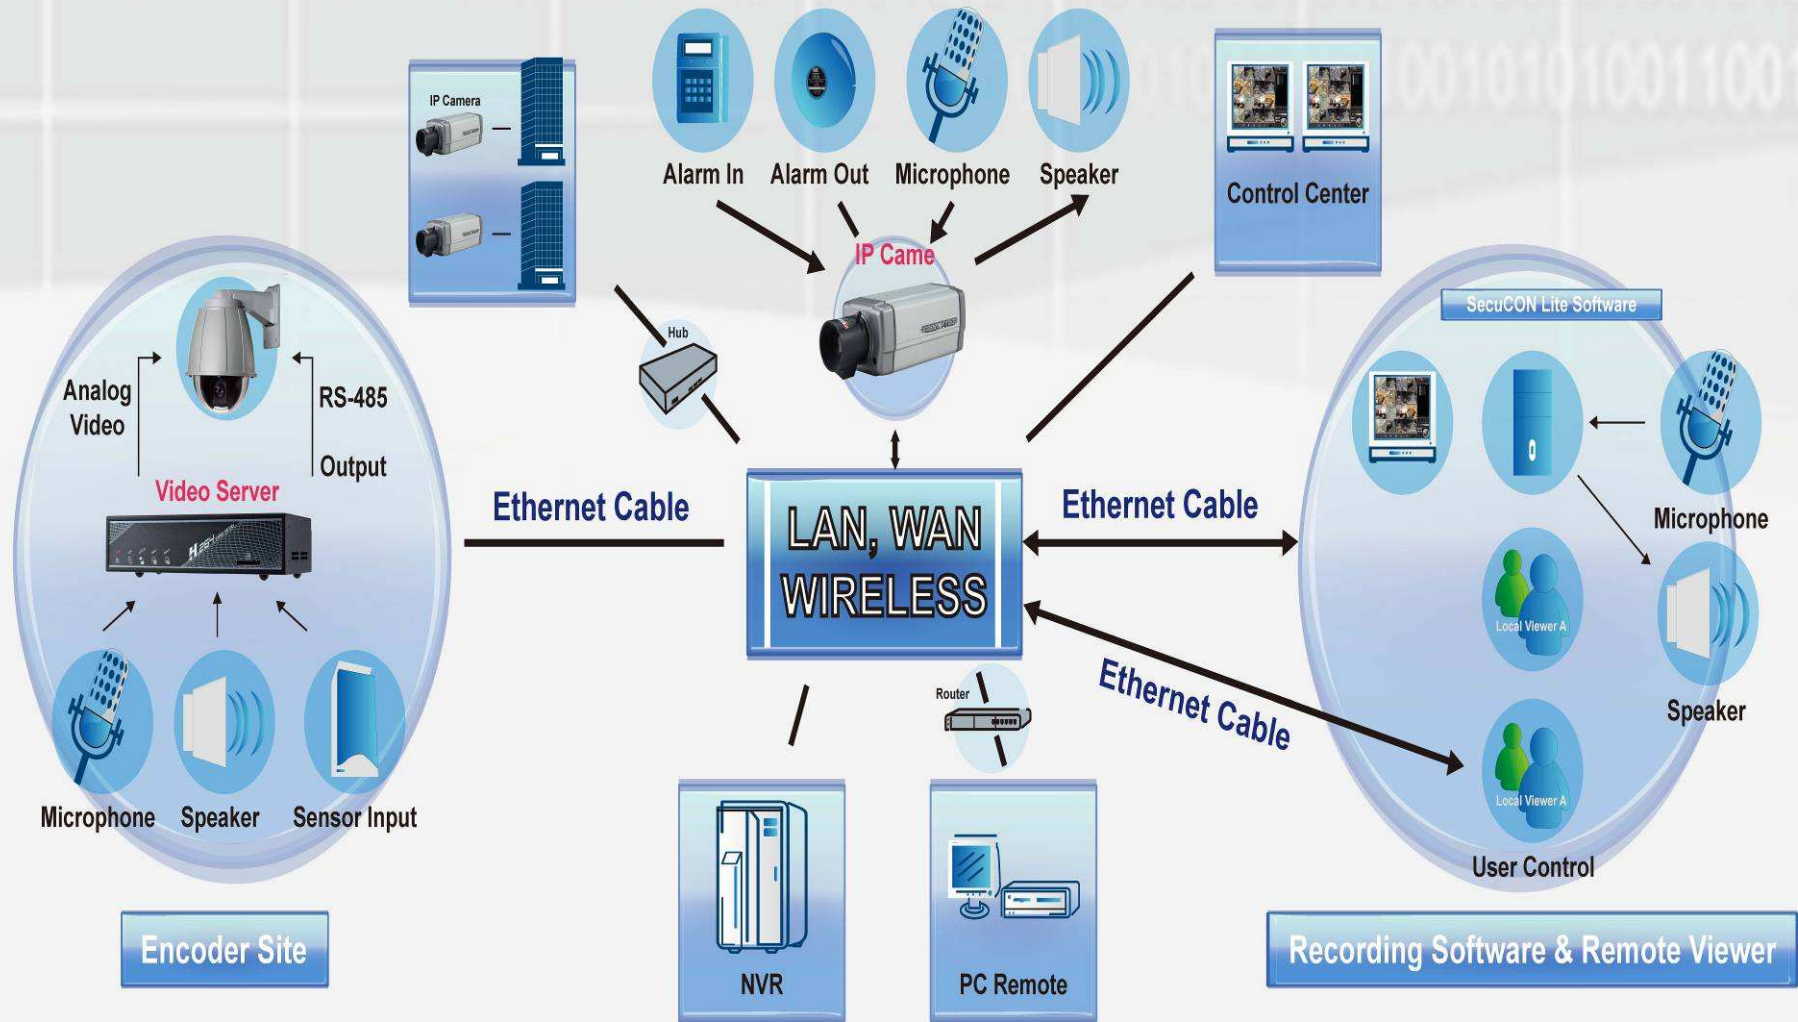

Secondly, it produces two video streaming so that larger picture has clearer view and is recorded in the hard disk, whereas small picture for quick transmission is broadcasted through network. The new DVR keeps a continuous display at remote site without sacrificing high resolution image in providing solid evidence when incidents occurs.

RYK-9823 / 9824

Product Features:

- MJPEG Video compression
- Max. 120 images per second recording
- Play back and record at the same time, Triplex
- TCP/IP network connection with DHCP and Dynamic DNS support
- USB back up file with PC viewer
- Support AVI converter
- Support 1 TB SATA HDD
- Support VGA Output (optional)
- IR remote controller (optional)

Product Introduction

YOKO TECHNOLOGY CORP.

Portable Security Recorder

			 <p>I/O Board 1 : 1 Scale</p>
<p align="center">RYK-9122</p>	<p align="center">RYK-9103</p>	<p align="center">RYK-9107</p>	<p align="center">RYK-9106</p>
<ul style="list-style-type: none"> ■ MPEG4 A/V ■ Battery ■ SD Card (Max.32GB) 	<ul style="list-style-type: none"> ■ Flash Memory (1GB-8GB) ■ Motion Detection 	<ul style="list-style-type: none"> ■ SD Card (Max. 32GB) ■ 2.5" TFT LCD ■ MPEG4 	<ul style="list-style-type: none"> ■ MPEG4 mini DVR Module ■ SD Card (Max. 32GB)

Total Solution for IP Surveillance System

YOKO TECHNOLOGY CORP.

H.264/MJPEG Video Server RYKVS310 & RYKVS340

- **H.264 / MJPEG compression dual stream**
- **Two-way audio**
- **SD card for pre-recording/post recording**
- **Skype/MSN interaction talking and viewing**
- **3G Mobile phone viewing (CIF)**
- **SDK Ready**
- **Free bundle recording software**
 - **32 Channels, SecuCon Lite**
 - **Support Multi-screen output**