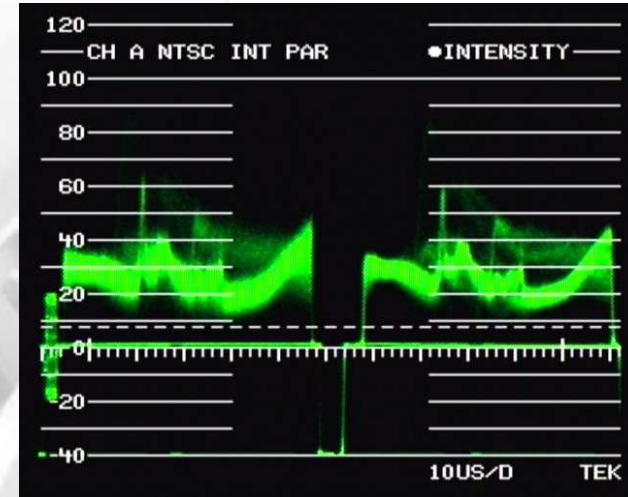

SONY Super HAD II Imager

YOKO TECHNOLOGY CORP.

Super HAD II