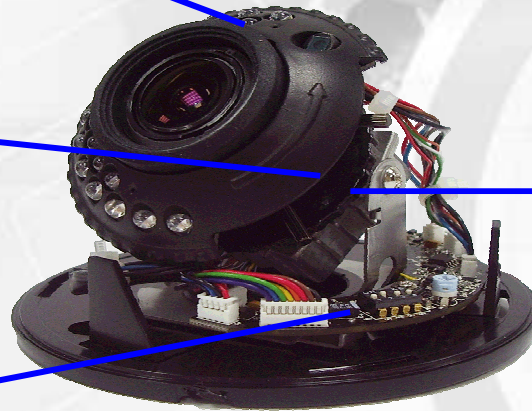

Diameter :

RVK-2G_{xx}L

YOKO TECHNOLOGY CORP.

Structure

New IR-LED design

Focus-Adjustment

Function & AI level
switch

X Axis

Y Axis

Z Axis

3-Axis Inner Bracket

YOKO

YOKO

YOKO TECHNOLOGY CORP.

Vandal Proof Eye-Ball Camera

FEATURES