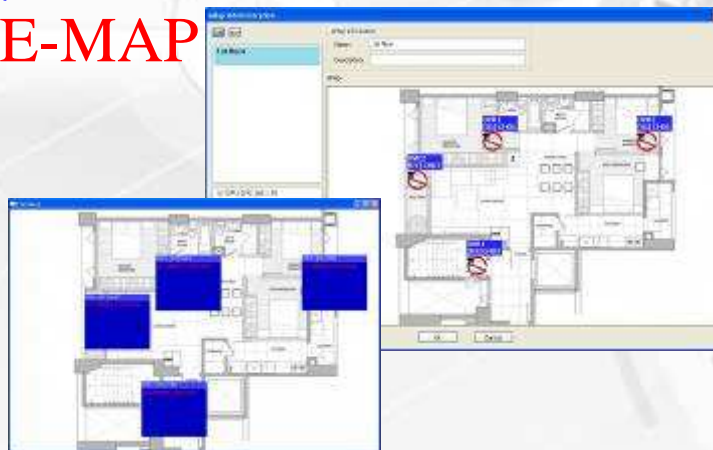

Central Management System (CMS)

GROUP MONITOR

E-MAP

- Free software
- No limitation for Multi-DVR
- Multi-channel monitoring
- E-MAP
- Remote recording and backup
- Still image capture

DVR - 4CH MJPEG Network