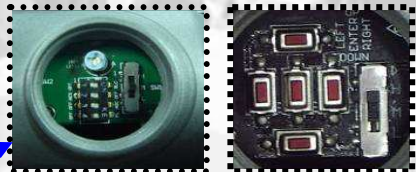

Concealed cable bracket

RVK-2W series

YOKO TECHNOLOGY CORP.

Structure

Movable sunshield

IR level / OSD & function switch

External Focus-Adjustment

Concealed cable bracket & Adjust 2-Axis Bracket