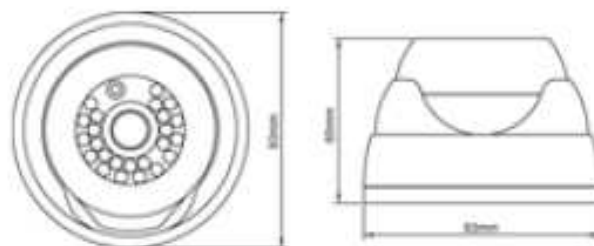

Y Axis

Z Axis

3-Axis Inner Bracket

YOKO

YOKO

YOKO TECHNOLOGY CORP.

Vandal Proof Eye-Ball Camera

FEATURES

Dimension

FRONT VIEW

SIDE VIEW

3-Axis Mechanism for Free Lens Rotation

120°

Horizontal Rotation

90°

Tilt Rotation