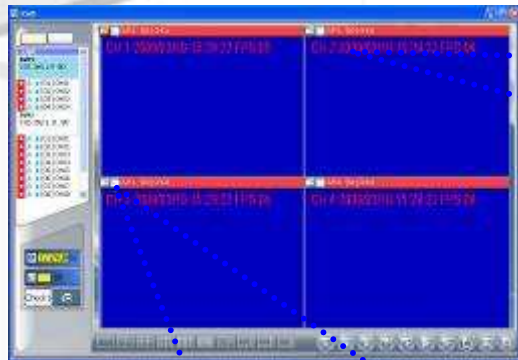

Central Management System (CMS)