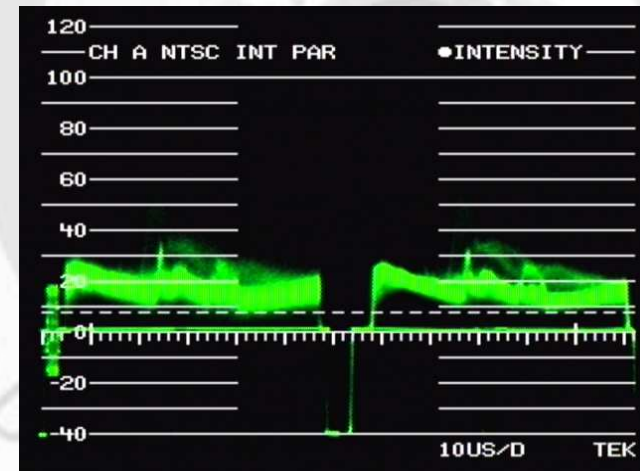

SONY Super HAD II Imager

YOKO TECHNOLOGY CORP.

Daytime: clear picture and better sharpness

Nighttime: Sensitivity and Brightness up

(1) RYK2049 – 1/3" SONY Normal Resolution

SUPER HAD II: 0.1 Lux

SUPER HAD: 0.2 Lux

(2) RYK2083 – 1/3" SONY HQ1

SUPER HAD II: 0.15 Lux

SUPER HAD: 0.4 Lux

SHARP Hi-Res Imager, 540TVL

YOKO TECHNOLOGY CORP.

***Competitive Price**
***540TVL**
***High Sensitivity**
***OSD**
***Low Power**

IR CAMERA