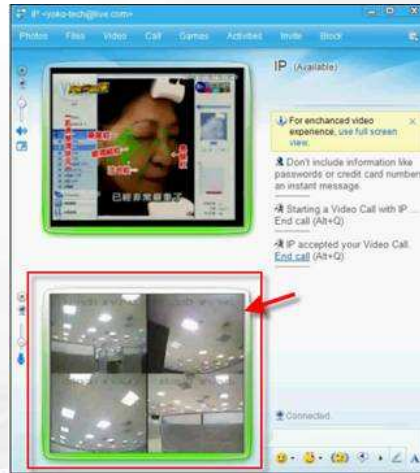

Selling features-

- Mobile Monitoring, i.e. iPhone
- MSN & Skype
- 32CH CMS