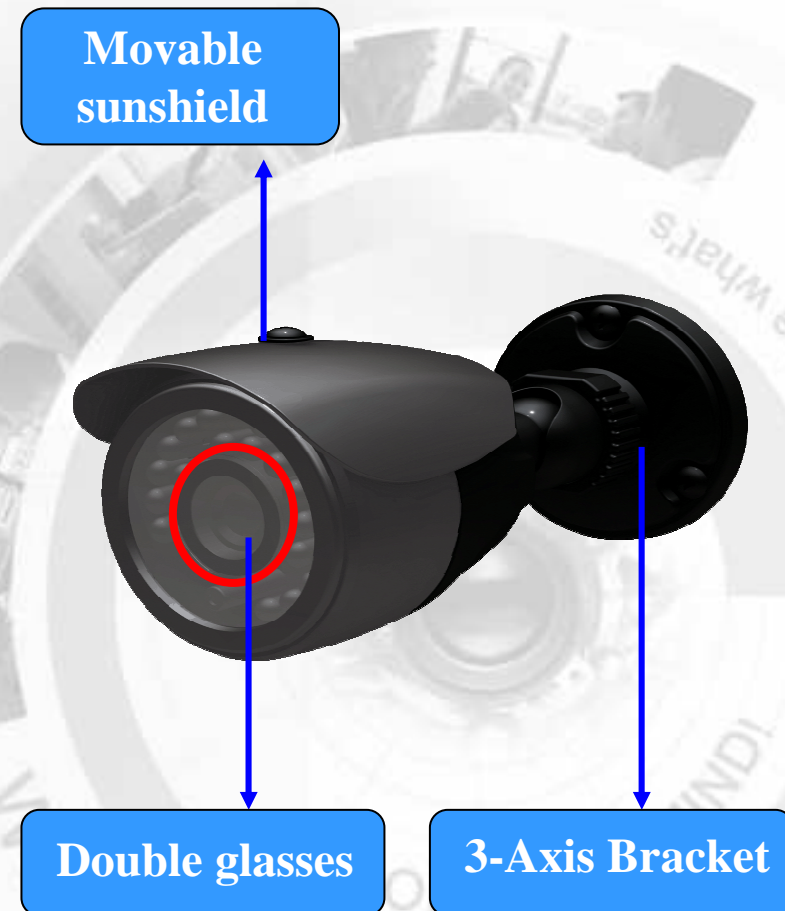

RYK-2Bxx/1 series

YOKO TECHNOLOGY CORP.

Features

- **New and stylish housing design**
- **Double glasses**
- **Concealed cable bracket**
- **Adjust 3-Axis bracket**
- **IR range up to 20M**
- **Built-in board lens**
- **ACG, AES/AI, BLC, AWB**
- **Weatherproof IP66**
- **Available models:**
  - **RYK-2B49/1 : 380TVL**
  - **RYK-2B83/1 : 550TVL**
  - **RYK-2B79/1 : 540TVL**