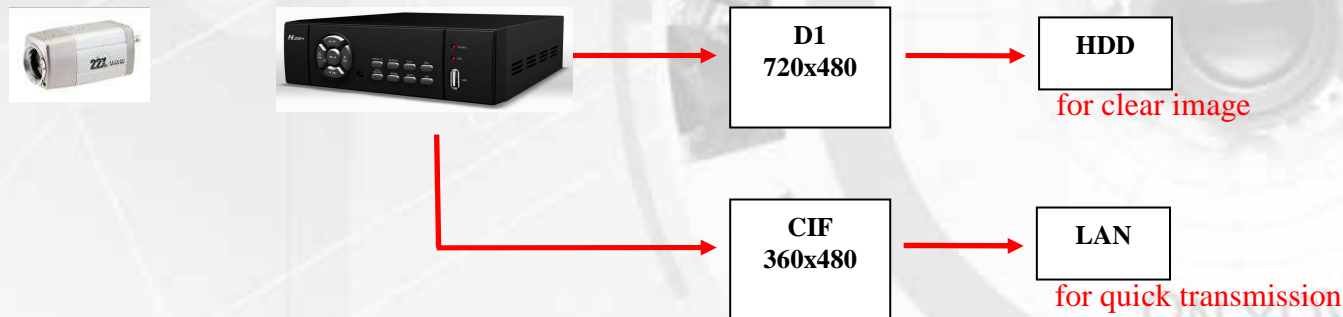

Rear Port: support USB mouse

Friendly graphic user interface, all functions and operations are done by only one USB mouse. Easy setup menu or quick playback video by just clicking the mouse.

New Feature II

DUAL STREAM

The new version DVR which adopts the most advanced H.264 video compression **SAVES COST** of building the whole security system.

Firstly, the compression is based on main profile, which is better than base line. This new DVR can save 20% capacity more than the last generation H.264 DVR, which means, the hard disk can be used longer.

Secondly, it produces two video streaming so that larger picture has clearer view and is recorded in the hard disk, whereas small picture for quick transmission is broadcasted through network. The new DVR keeps a continuous display at remote site without sacrificing high resolution image in providing solid evidence when incidents occurs.