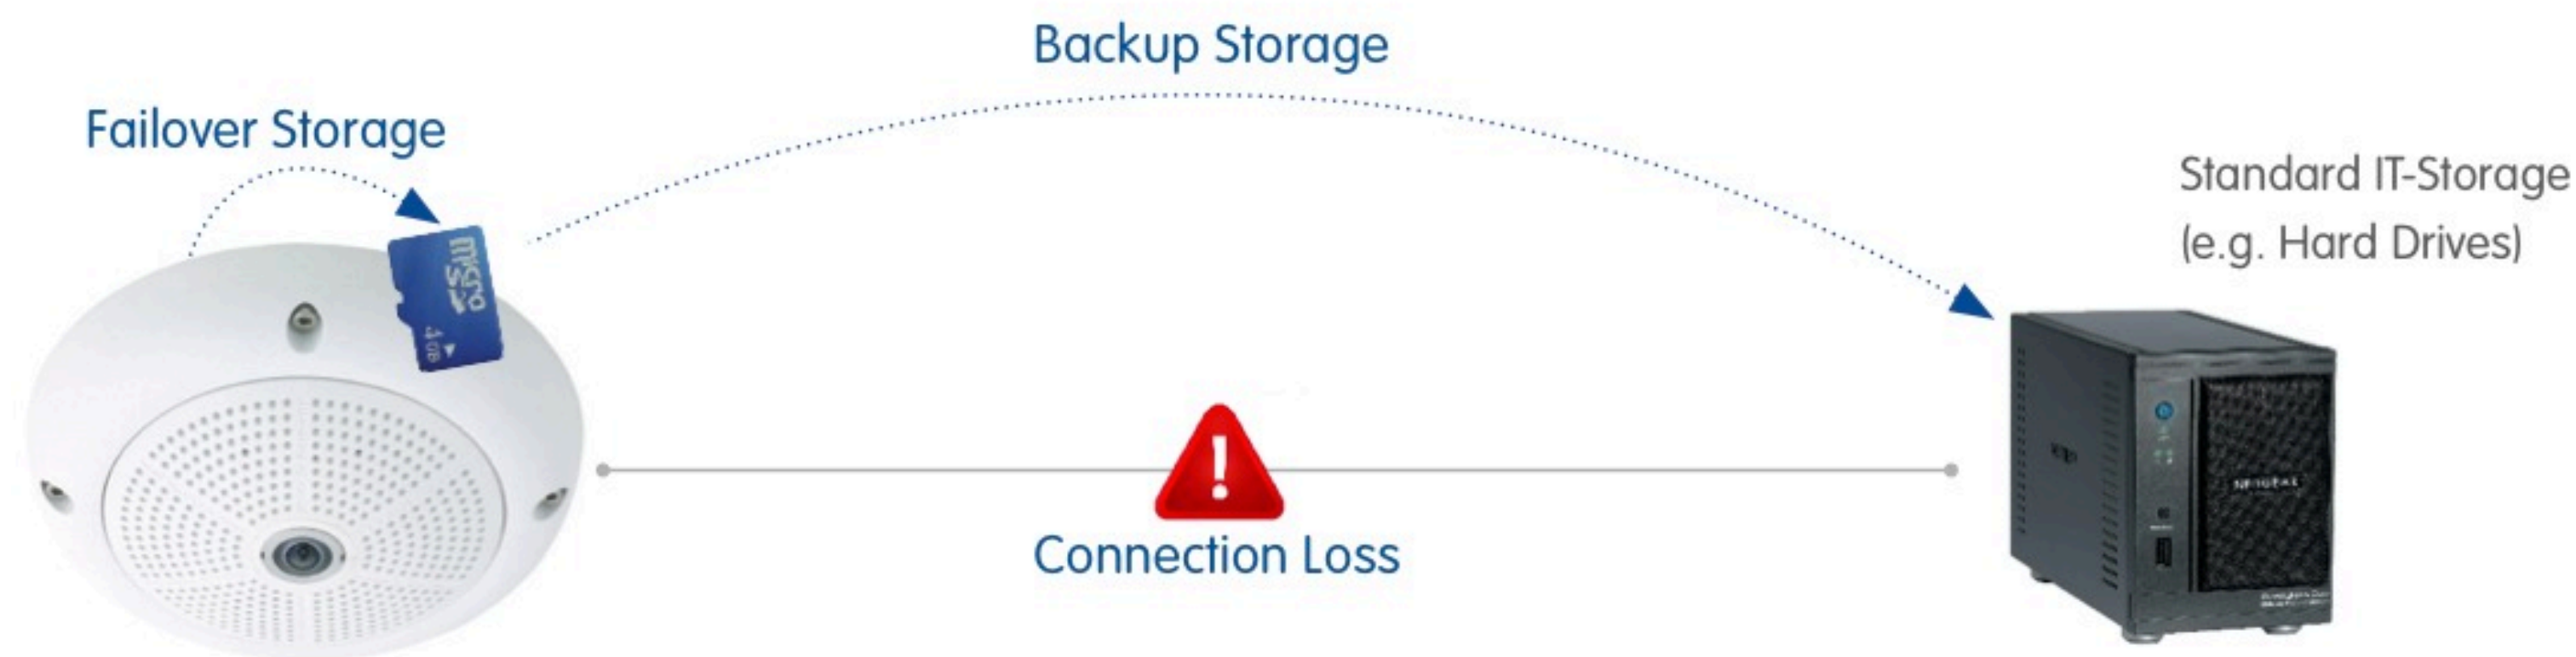

- **Very robust even during long network failures**
- **Better server-/NAS efficiency due to storage in "one" file**
- **Automatic BACKUP on file server/NAS with much more storage capacity**

→ Intelligent Cameras Reduce the Number of Storage Devices