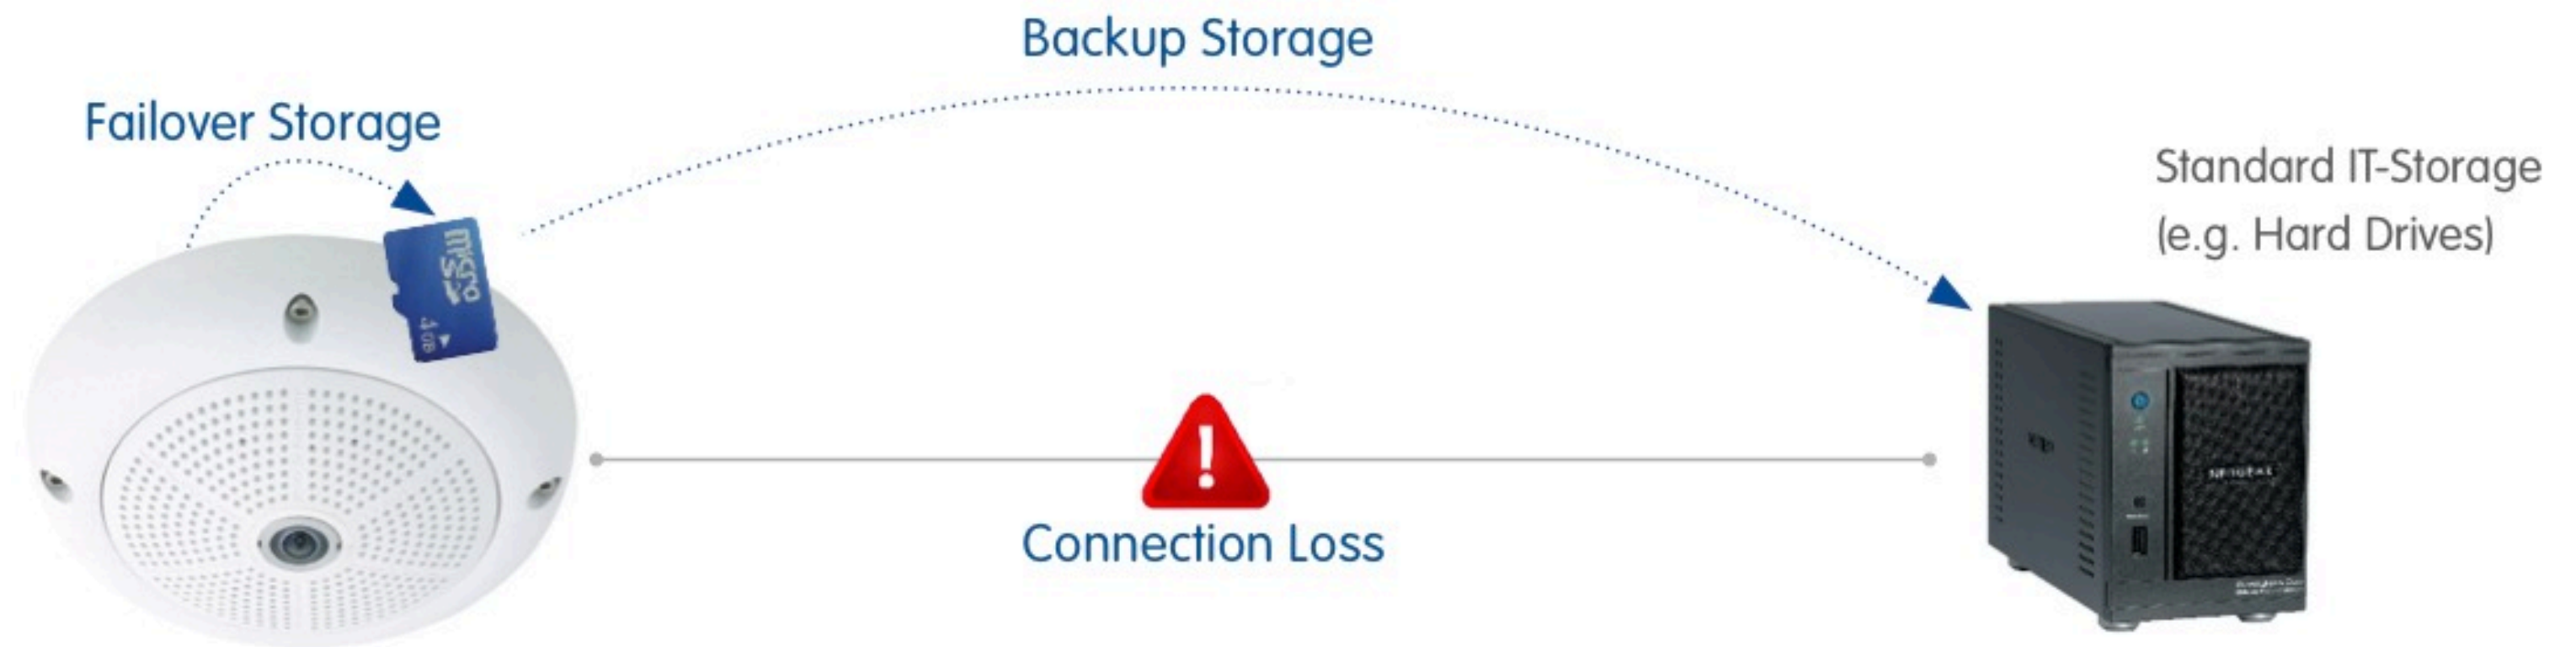

- **Very robust even during long network failures**
- **Better server-/NAS efficiency due to storage in "one" file**
- **Automatic BACKUP on file server/NAS with much more storage capacity**