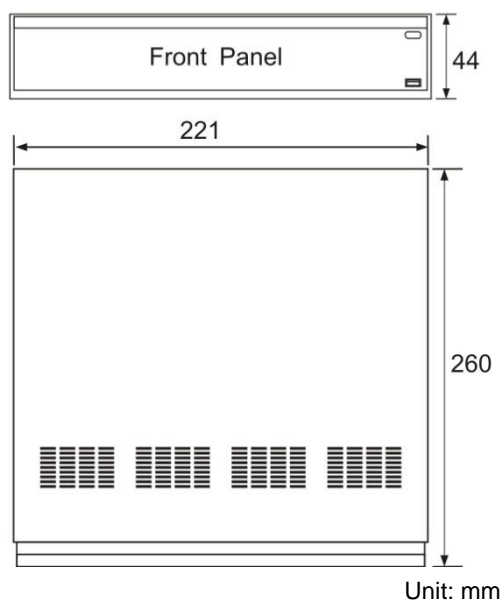

QH-D5004AH

1080N AHD DVR

QIHAN
Creation for Intelligent Life

Feature

- 4CH 1080N AHD DVR, 4/1 Audio in/out, HDMI/VGA/BNC Video Out, 1 SATA Port, DC12V

Dimensions

Unit: mm

Technical Specifications

Model NO.	QH-D5004AH
OPERATION SYSTEM	LINUX
VIDEO/AUDIO	
VIDEO SYSTEM	NTSC/PAL Switch Selectable
VIDEO INPUT	BNC*4, 1.0Vp-p, 75ohm
CVBS OUTPUT	1 CVBS Output
HDMI OUTPUT	1 HDMI Output
VGA OUTPUT	1 VGA Output
AUDIO INPUT / OUTPUT	4CH, RCA / 1CH, RCA
TALK BACK	YES
CONTROL	
MOUSE	2*USB2.0
IR CONTROLLER	YES
STORAGE	
BUILD IN INTERFACE	SATA *1(1*HDD 4TB)
DISPLAY	
DIVISION	1, 4
ZOOM	Preview&Playback Zoom Support
RECORDING	
COMPRESSION	H.264(High profile)
RECORDING MODE	Manual/Schedule/Motion Detection/Sensor (Optional)
ENCODING ABILITY	4*1080N@25fps
DECODING ABILITY	1*1080N@25fps
RESOLUTION	Analog : 4*1080N Hybird : 2*1080N (Analog) +2*1080P(Network)
QUALITY	Worst, Worse, Bad, Normal, Better, Best
PLAYBACK	
SYNC PLAYBACK	1
SPEED	Normal, FF(1X, 2X, 4X, 8X), Slow (1/2X, 1/4X, 1/8X)
SEARCH METHOD	Time, Event, Channels and Calendar
COMMUNICATION	
REMOTE ACCESS	IE (10.0 and below), ISS (Windows XP/Win7/Win8/Win10), ISS Mobile2 (IOS, Android)
REMOTE OPERATION	Remote View, Remote Playback, Remote Setup
NETWORK SERVICE	TCP/IP, PPPOE, DDNS, FTP, NTP UPNP
MOBILE DEVICE	iPone, iPad, Android
WAN RJ45	10/100Mbit/s
3G EXTERNAL MODULE	Yes, with USB 2.0 Port
WIFI EXTERNAL MODULE	Yes, with USB 2.0 Port, 100Meters
GUI INTERFACE	Supported GUI 16 Bit True Color
PTZ PROTOCOL	PELCO-D, PELCO-P, etc 17 kinds of protocol
BACKUP	
EXTERNAL	2*USB2.0
NETWORK	YES
FILE FORMAT	AVI
GENERAL	
RS-485	1
UNIT DIMENSION(mm)	260(L) x 44(H) x 221(W)
OPERATION TEMPERATURE	10°~ 40°
WORKING HUMIDITY	10% ~ 90%
POWER CONSUMPTION	DC 12V,2A, <6W (Exclude HDD)