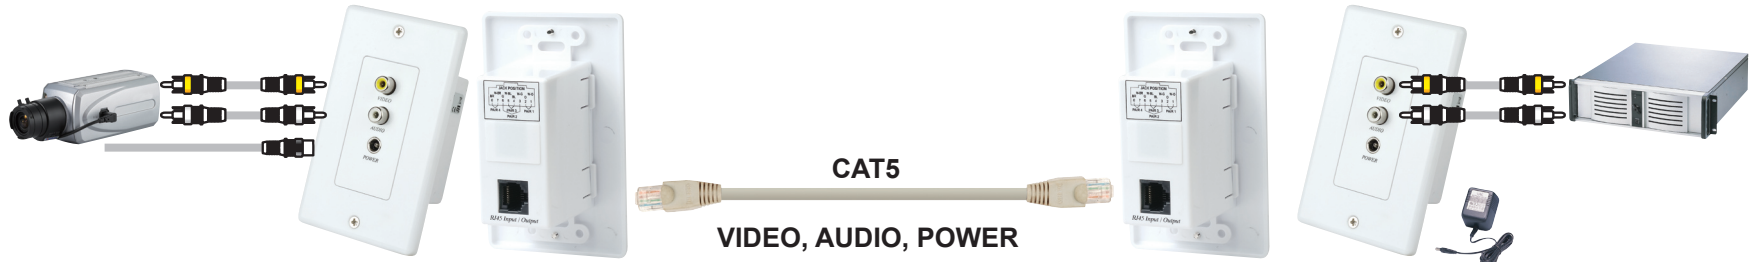

CAT5 300M(MAX)

Composite video & Stereo audio  
Component video & Digital audio

CAT5

VIDEO, AUDIO, POWER

CW01AP

CAT5 100M(MAX)

VGA

VW01

PC

Projector

or

LCD / TV