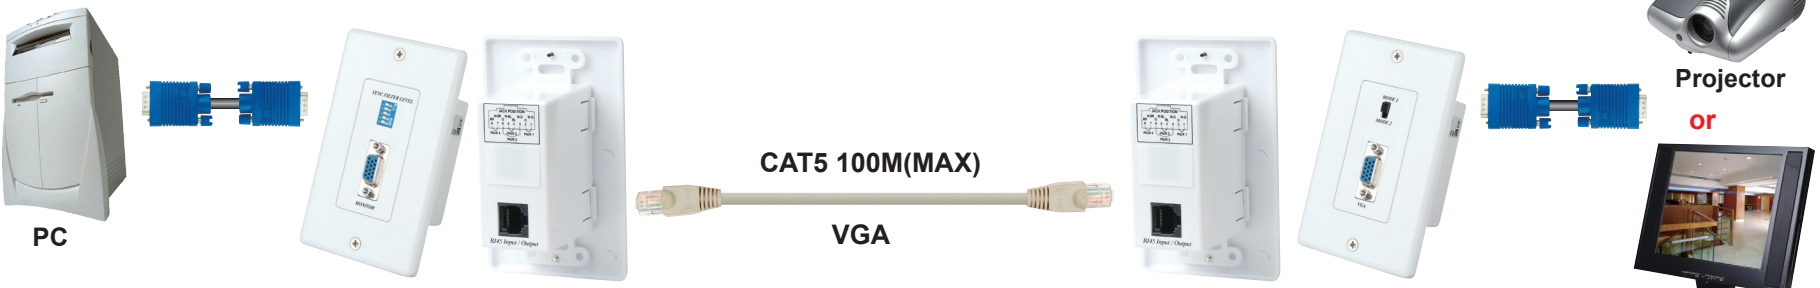

CAT5 300M(MAX)

Composite video & Stereo audio  
Component video & Digital audio

CAT5

VIDEO, AUDIO, POWER

CW01AP

CAT5 100M(MAX)

VGA

VW01

PC

Projector

or

LCD / TV