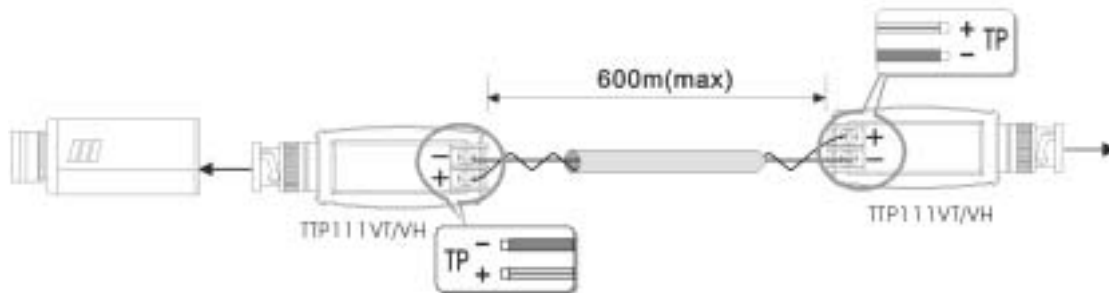

UTP VIDEO TRANSMISSION WITH DVR

Recommendation: 1 channel, 4 channel, 8 channel, 16 channel

- One channel color 300 meters, B/W 600 meters: TTP111VT + TTP111VH

- One channel color 300-1200 meters, B/W: 2.4Km:

TTA111VT(AVT) + TTA111VR(AVR) or TTP111VT(Passive) + TTA111VH

- 4 channel color 300 meters, B/W 600 meters: **ONE UTP CABLE SOLUTION**
TTP111VT 4 pieces + TTP414VH

4 Cameras Power From Cable Hub Station

- 4 channel color 300-1200 meters, B/W: 2.4Km:
TTA111VT(AVT) 4 pieces+ TTA414VR

- **8 channel color 300 meters, B/W 600 meters:**
TTP111VT 8 pieces + TTP414VH 2 pieces

- **8 channel color 300-1200 meters, B/W: 2.4Km:**
TTA111VT(AVT) 9 pieces+ TPA008 1 pieces

- **13 channel color 300 –1200 meters, B/W 600 meters:**