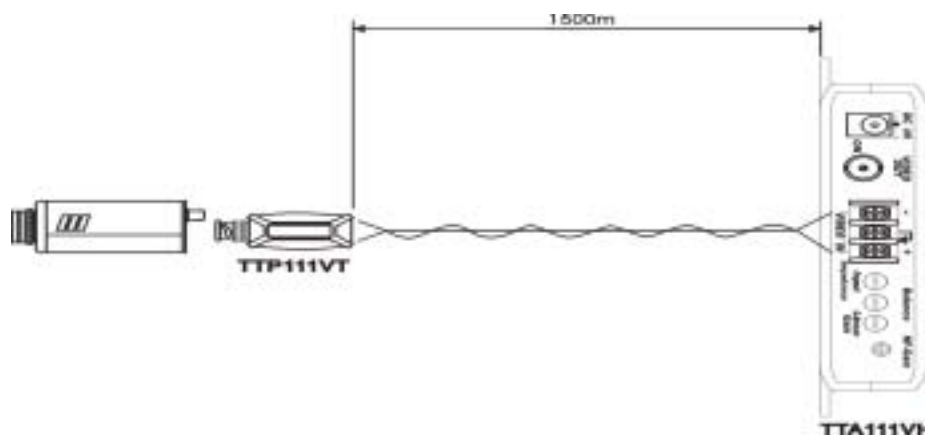

UTP VIDEO TRANSMISSION WITH DVR

Recommendation: 1 channel, 4 channel, 8 channel, 16 channel

- One channel color 300 meters, B/W 600 meters: TTP111VT + TTP111VH

- One channel color 300-1200 meters, B/W: 2.4Km:

TTA111VT(AVT) + TTA111VR(AVR) or TTP111VT(Passive) + TTA111VH

- 4 channel color 300 meters, B/W 600 meters: **ONE UTP CABLE SOLUTION**
TTP111VT 4 pieces + TTP414VH

4 Cameras Power From Cable Hub Station

- 4 channel color 300-1200 meters, B/W: 2.4Km:
TTA111VT(AVT) 4 pieces+ TTA414VR

- **8 channel color 300 meters, B/W 600 meters:**
TTP111VT 8 pieces + TTP414VH 2 pieces

- **8 channel color 300-1200 meters, B/W: 2.4Km:**
TTA111VT(AVT) 9 pieces+ TPA008 1 pieces

- **13 channel color 300 –1200 meters, B/W 600 meters:**