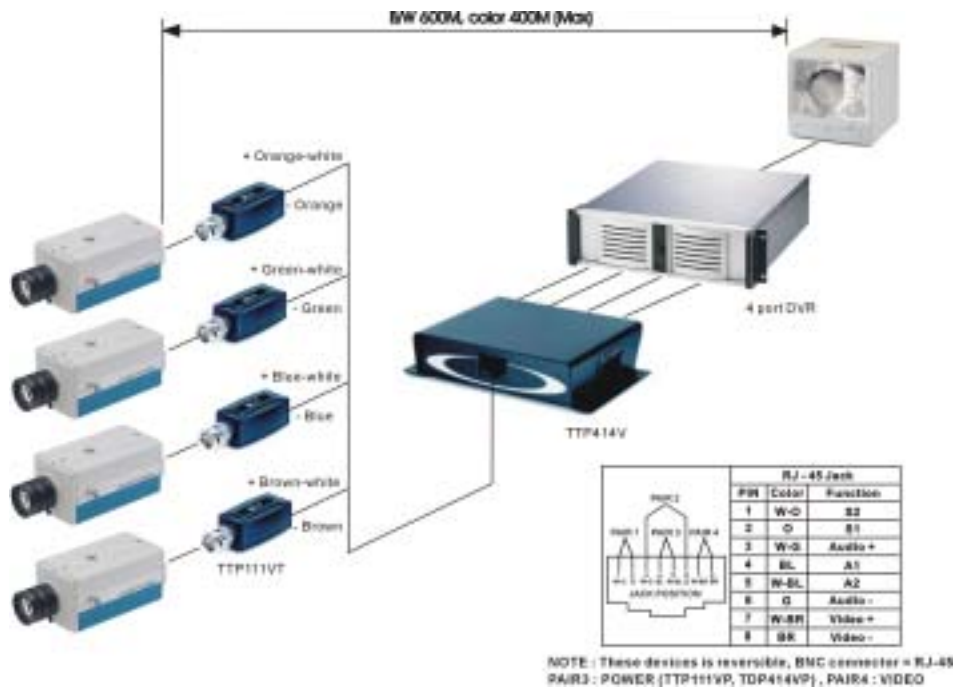

UTP VIDEO TRANSMISSION WITH DVR

Recommendation: 1 channel, 4 channel, 8 channel, 16 channel

- One channel color 300 meters, B/W 600 meters: TTP111VT + TTP111VH

- One channel color 300-1200 meters, B/W: 2.4Km:

TTA111VT(AVT) + TTA111VR(AVR) or TTP111VT(Passive) + TTA111VH

- 4 channel color 300 meters, B/W 600 meters: **ONE UTP CABLE SOLUTION**
TTP111VT 4 pieces + TTP414VH

4 Cameras Power From Cable Hub Station

- 4 channel color 300-1200 meters, B/W: 2.4Km:
TTA111VT(AVT) 4 pieces+ TTA414VR

- **8 channel color 300 meters, B/W 600 meters:**
TTP111VT 8 pieces + TTP414VH 2 pieces

- **8 channel color 300-1200 meters, B/W: 2.4Km:**
TTA111VT(AVT) 9 pieces+ TPA008 1 pieces

- **16 channel color 300 meters, B/W 600 meters:**
TTP111VT 16 pieces + TTP016 1 pieces

- **16 channel color 300-1200 meters, B/W: 2.4Km:**
TTA111VT(AVT) 16 pieces+ TPA016 1 pieces

- **60 channel color 300 meters, B/W 600 meters:**
TTP111VT 60 pieces + TRP414VH 15 pieces + TRN012 Rack mounting cabinet