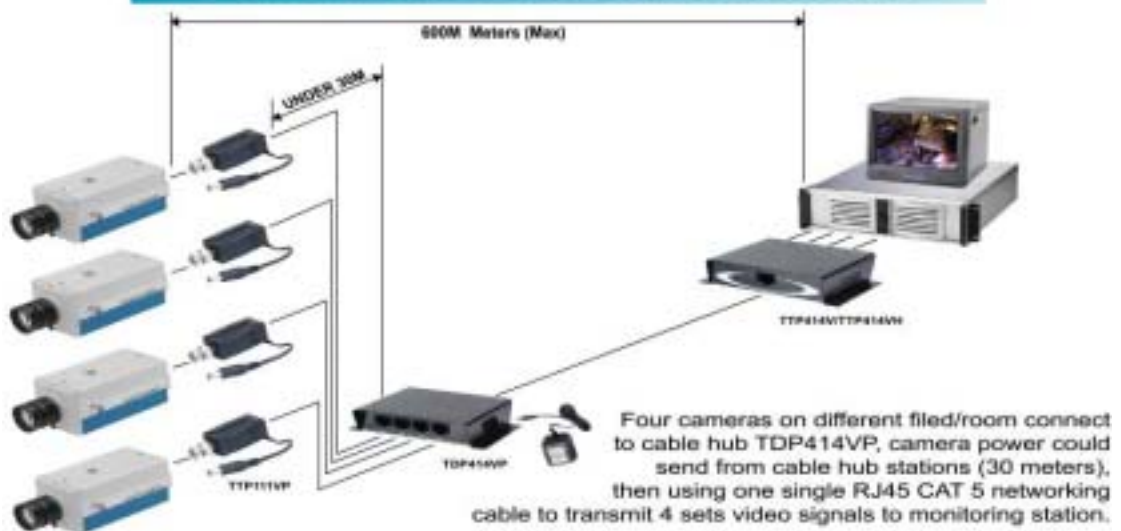

UTP VIDEO TRANSMISSION WITH DVR

Recommendation: 1 channel, 4 channel, 8 channel, 16 channel

- One channel color 300 meters, B/W 600 meters: TTP111VT + TTP111VH

- One channel color 300-1200 meters, B/W: 2.4Km:

TTA111VT(AVT) + TTA111VR(AVR) or TTP111VT(Passive) + TTA111VH

- 4 channel color 300 meters, B/W 600 meters: **ONE UTP CABLE SOLUTION**
TTP111VT 4 pieces + TTP414VH

4 Cameras Power From Cable Hub Station

- 4 channel color 300-1200 meters, B/W: 2.4Km:
TTA111VT(AVT) 4 pieces+ TTA414VR

- **8 channel color 300 meters, B/W 600 meters:**
TTP111VT 8 pieces + TTP414VH 2 pieces

- **8 channel color 300-1200 meters, B/W: 2.4Km:**
TTA111VT(AVT) 9 pieces+ TPA008 1 pieces

- **13 channel color 300 –1200 meters, B/W 600 meters:**