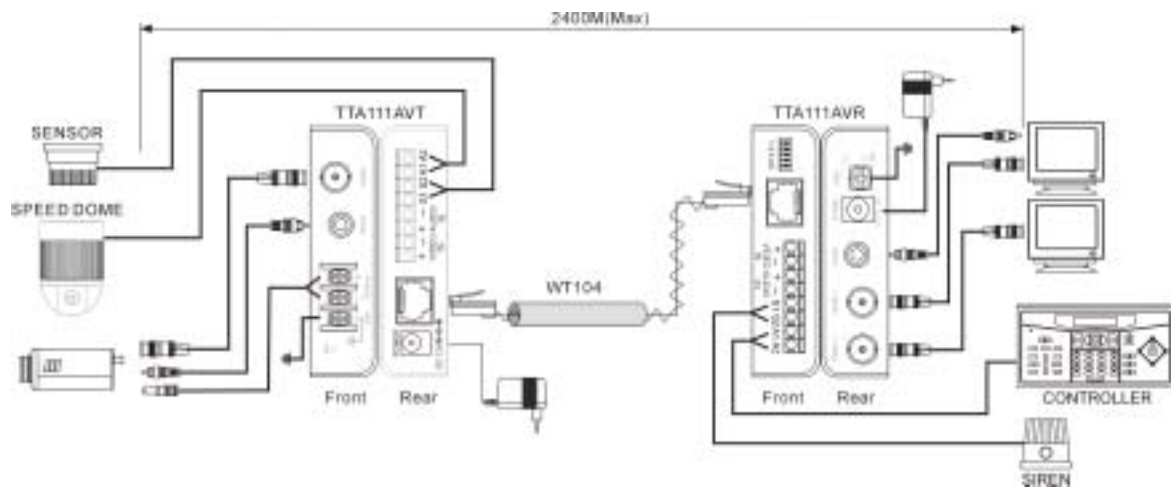

UTP VIDEO TRANSMISSION WITH DVR

Recommendation: 1 channel, 4 channel, 8 channel, 16 channel

- One channel color 300 meters, B/W 600 meters: TTP111VT + TTP111VH

- One channel color 300-1200 meters, B/W: 2.4Km:

TTA111VT(AVT) + TTA111VR(AVR) or TTP111VT(Passive) + TTA111VH

- 4 channel color 300 meters, B/W 600 meters: **ONE UTP CABLE SOLUTION**
TTP111VT 4 pieces + TTP414VH

4 Cameras Power From Cable Hub Station

- 4 channel color 300-1200 meters, B/W: 2.4Km:
TTA111VT(AVT) 4 pieces+ TTA414VR

- **8 channel color 300 meters, B/W 600 meters:**
TTP111VT 8 pieces + TTP414VH 2 pieces

- **8 channel color 300-1200 meters, B/W: 2.4Km:**
TTA111VT(AVT) 9 pieces+ TPA008 1 pieces

- **13 channel color 300 –1200 meters, B/W 600 meters:**