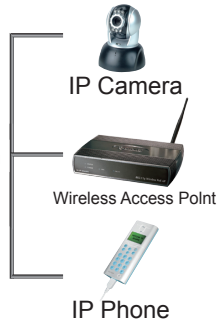

Network Switch

10M(Max)

IP05I

100M(Max)

IP05S

10M(Max)

IP Camera

Wireless Access Point