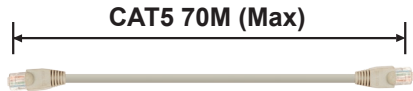

PC

VW01HAT

CAT5 70M (Max)

1920 x 1200

VW01HAR