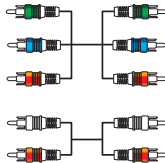

**Player**

**YE01A**

**CAT.5e 300M (MAX)**

**YE01A**

**TV**