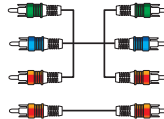

Player

YE01D

CAT.5e 300M (MAX)

YE01D

TV