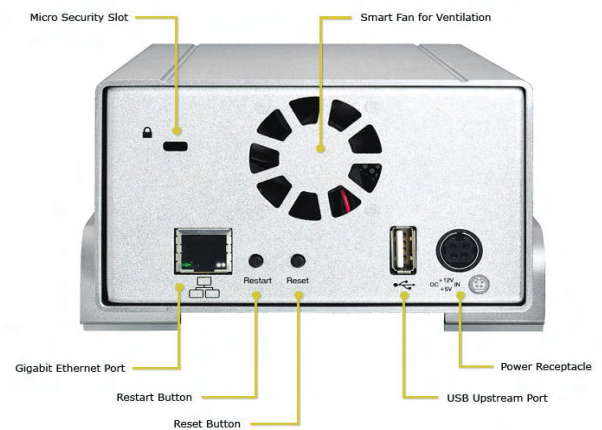

SVR-104 Basic-- Hardware Specifications

CPU and Memory

- ARM9 300 Mhz/128 DDR RAM

Ethernet

- Gigabit, half duplex/full duplex auto-negotiation

HDD

- SATA HDD Slot x 2 (SATA I or SATA II)
- Max. Capacity: 3TB (1.5TB per HDD)

Buttons

- Reset/Power

Connectors

- USB x 2

Power

- 12V DC/3A
- Power consumption: 36W

Dimensions

- 24.5cm x 14cm x 8.3cm

Weight

- G.W. 3kg

Temperature

- Operating Temperature: 5°C ~ 40°C
- Storage Temperature: -20°C ~ 70°C

Humidity

- Operating Humidity: 10%RH ~ 80%
- Storage Humidity: 5%RH ~ 90%RH

Safety

- CE/FCC

AVAILABLE AT: JIA YING TRADING PTE LTD

1 ROCHOR CANAL ROAD, #02-67 SIM LIM SQUARE, SINGAPORE 188504

TEL: 63360404 FAX: 63380404 EMAIL: jiaying@singnet.com.sg WEB: www.jiaying.com