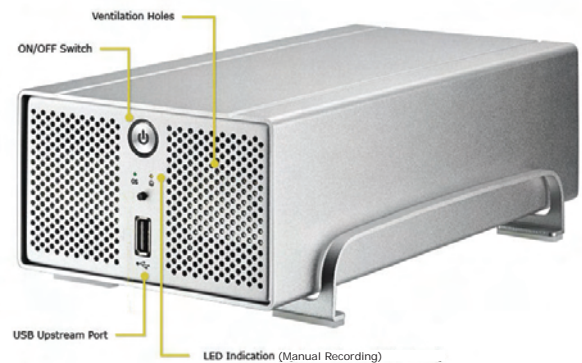

SVR-104 Basic-- Hardware Specifications

CPU and Memory

- ARM9 300 Mhz/128 DDR RAM

Ethernet

- Gigabit, half duplex/full duplex auto-negotiation

HDD

- SATA HDD Slot x 2 (SATA I or SATA II)
- Max. Capacity: 3TB (1.5TB per HDD)

Buttons

- Reset/Power

Connectors

- USB x 2

Power

- 12V DC/3A
- Power consumption: 36W

Dimensions

- 24.5cm x 14cm x 8.3cm

Weight

- G.W. 3kg

Temperature

- Operating Temperature: 5°C ~ 40°C
- Storage Temperature: -20°C ~ 70°C

Humidity

- Operating Humidity: 10%RH ~ 80%
- Storage Humidity: 5%RH ~ 90%RH

Safety

- CE/FCC

AVAILABLE AT: JIA YING TRADING PTE LTD

1 ROCHOR CANAL ROAD, #02-67 SIM LIM SQUARE, SINGAPORE 188504

TEL: 63360404 FAX: 63380404 EMAIL: jiaying@singnet.com.sg WEB: www.jiaying.com