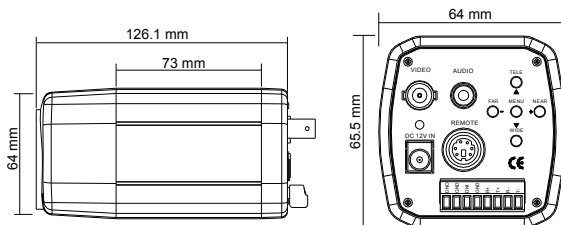

Option :

RYK-8340
Wire Remote Controller

RYK-8505L
IR Housing

Model No.	RYK-AF201A	RYK-AF202A	RYK-AF203A	RYK-AF204A
Image Device	1/4" Color Sony Super HAD	1/4" Color Sony Super HAD (Hi-Res.)	1/4" Color Sony Super HAD	1/4" Color Sony EX-View HAD (Hi-Res.)
Picture Elements	NTSC:510x492, PAL:500x582	NTSC:768x494, PAL:752x582	NTSC:510x492, PAL:500x582	NTSC:768x494, PAL:752x582
Resolution	330 TVL	470 TVL	330 TVL	470 TVL
Min. Illumination	0.1 Lux / F1.6	0.2 Lux / F1.6	0.03 Lux (Night / BW), 0.08 Lux (Day / Color) / F1.6	0.05 Lux (Night / BW), 0.12 Lux (Day / Color) / F1.6
S/N Ratio	More than 48dB			
Electronic Shutter	NTSC:1/60~1/30,000 , PAL:1/50~1/30,000			
Flickerless Mode	On / Off (NTSC:1/100, PAL:1/120)			
Iris Control	Auto / Manual			
Lens Furnished	22x Auto Focus Zoom (3.9~85.8mm / F1.6~3.7)		22x (ICR) Auto Focus Zoom (3.9~85.8mm / F1.6~3.7)	
Digital Zoom Ratio	Basic 16x (Total Zoom Ratio 352x), 2x~16x variable			
Mini. Shutting Distance	0.01m (WIDE), 1.0m (TELE)			
Camera Control	RS-485 / RS-422 (option: RS-232)			
Remote Control	6-pin Circular Connect: Zoom, Focus, A/D key, DC12V IN			
Key Control	Tele (Up), Wide (Down), Near (+), Far (-), Menu			
Protocol	YOKO / PELCO D&P / LG			
Zoom Speed	5 / 7 / 9 sec mode			
Zoom / Focus Preset	128 preset points			
Focus Mode	Auto / Manual / Push Auto			
On Screen Display	Set-up menu			
Negative / Positive	On / Off			
Day& Night (ICR)	On / Off		AE / Sensor / Day / Night / External	
Color Control	On / Off		-	
Brightness Control	Manual			
Wide Burst	On / Off			
White Balance	Auto / Hue / Indoor / Outdoor / Manual / Push Auto			
Gain Control	Auto / Manual			
Back Light Comp.	On / Auto (Center / Up / Down / Left / Right) / Super / Off			
Sync. System	Internal / External Line Lock			
Video Output	1 Vp-p / 75 Ohms			
Power Supply	DC12V ± 10%			
Power Consumption	340mA max.			
Operating Temp.	-10°C ~ 50°C			