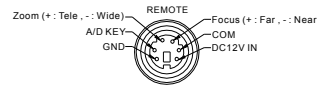

22x (ICR) Auto Focus Zoom Camera

Features

- 22x optical zoom, 16x digital zoom
- Day & Night (option: IR-Cut filter Removable, ICR)
- On Screen Display (OSD) set-up menu
- Camera control via RS-485
- Support functions: AI, AWB, AGC, BLC, FL, Positive / Negative
- Support YOKO / PELCO D&P / LG protocol