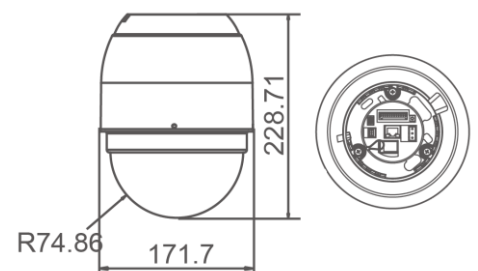

720 (Indoor Model)