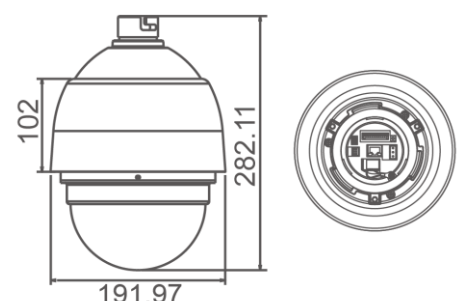

# Network DynaHawk™ 720/820W-F Series - Full HD Ultra WDR Speed Dome IP Camera

Camera	F1 (18x)	F2 (20x)	F3 (30x)
Image Sensor	1/2.8" Sony Progressive CMOS		
Optical Zoom	18x	20x	30x
Digital Zoom	12x		
Minimum Illumination	0.5 lux (Color), 0.095 lux (B/W) @ F1.6		
Wide Dynamic Range	Shutter WDR (>96dB)		
Focus Mode	Auto / Manual		
White Balance	Auto / Indoor / Outdoor / ATW / Manual		
Iris Control	Auto / Manual		
Electronic Shutter	1/1 ~ 1/10000 sec.		
AGC Control	Auto / Manual		
Backlight Compensation	On / Off		
<b>Lens</b>			
Focal Length	4.7 ~ 84.6 mm	4.7 ~ 94 mm	4.3 ~ 129 mm
Min. Focus Length	1 m (Wide); 1 m (Tele)	1 m (Wide); 1 m (Tele)	1 m (Wide); 1.2 m (Tele)
F Number	F 1.6 (Wide); F 2.8 (Tele)	F 1.6 (Wide); F 3.5 (Tele)	F 1.6 (Wide); F 4.7 (Tele)
FOV	55.2° (Wide); 3.2° (Tele)	55.8° (Wide); 4° (Tele)	65.5° (Wide); 3.18° (Tele)
<b>Operation</b>			
Pan Travel	360° endless		
Tilt Travel	-10° ~ 190°		
Manual Speed	0.5° ~ 90°/s		
Presets	256		
Preset Accuracy	0.225°		
Preset Speed	5° ~ 400°/s		
Sequence	8		
Auto Pan	4		
Cruise	8		
Privacy Mask	16		
Proportional Pan & Tilt	On / Off (Pan and tilt speed proportional to zoom ratio)		
Resume after Power loss	Support		
Home Function	Preset / Sequence / Auto pan / Cruise		
Auto Flip	Image / Mechanical / Off		
Motion Detection	Motion Detection Window x 4 sets		
Day / Night: IR Cut Filter	On / Off		
Image Rotation	Flip / Mirror / Inverse		
Electronic Image Stabilizer	On / Off		
Noise Reduction	2D 3D	On / Off	
<b>Network</b>			
Networking	RJ-45, 1Gbps Ethernet		
Video Compression	MJPEG / H.264 (MPEG-4 Part 10/AVC) Baseline / Main Profile / High Profile		
Video Stream	Single	H.264 / MJPEG	
	Dual	H.264 + MJPEG / H.264 + H.264	
	Multiple	H.264 x 4 / H.264 x 3 + MJPEG	
Video Resolution	H.264/MJPEG - Full HD 1080P / SXGA / HD 720P / XGA / SVGA / D1 / VGA / CIF		
Audio Compression	G.711 / G.726		
Audio Stream	Two-way Audio		
Protocols	IPv4/v6, TCP/IP, UDP, RTP, RTSP, HTTP, HTTPS, ICMP, FTP, SMTP, DHCP, PPPoE, UPnP, IGMP, SNMP, QoS, ONVIF, ARP		
Security	HTTPS / IP Filter / IEEE 802.1x		
Alarm	Input Output	4 Sets / 5V 10kΩ pull up 2 Set / Relay output, max. 2A DC 30V / 0.5A AC 125V	
Alarm Reaction	Preset / Sequence / Auto Pan / Cruise		
Micro SD	microSDHC 32GB Support		
Supported Web Browser	Internet Explore (6.0+) / Chrome / Firefox / Safari		
Password Levels	User and Administrator		
<b>General</b>			
Environment	Indoor / Outdoor		
Operating Temperature	Indoor	0°C ~ 40°C (32°F ~ 104°F)	
	Outdoor	-40°C ~ 50°C (-40°F ~ 122°F)	
Dimension	Indoor	Ø 171.7 x 228.7 mm (Ø 6.7 x 9 in.)	
	Outdoor	Ø 191.9 x 282.1 mm (Ø 7.5 x 11.1 in.) w/ Sunshield	
Weight	Indoor	1.6 kg (3.57 lb)	
	Outdoor	2.3 kg (5.11 lb) w/ Sunshield	
Power Source	Indoor	802.3at PoE+ (30W) / AC 24V ± 10%	
	Outdoor	802.3at PoE+ (60W) / AC 24V ± 10%	
Power Consumption	Indoor	24 W	
	Outdoor	59.5 W (w/ Heater)	
Regulatory	CE / FCC / RoHS / IP66 (Outdoor)		