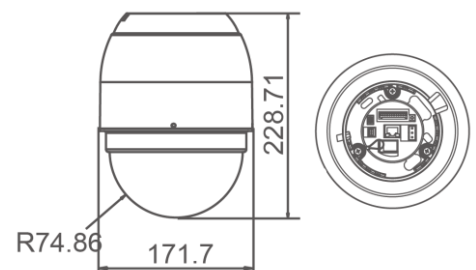

720 (Indoor Model)

820 (Outdoor Model)

network DynaHawk™ 720/820W-N Series - Full HD Speed Dome IP Camera

Camera	N4 (18x)	N5 (20x)	N6 (30x)
Image Sensor	1/2.8" Sony Progressive CMOS		
Optical Zoom	18x	20x	30x
Digital Zoom	10x		
Minimum Illumination	0.05 lux (Color), 0.01 lux (B/W) @ F1.6		
Wide Dynamic Range	Digital WDR		
Focus Mode	Auto / Manual		
White Balance	Auto / Indoor / Outdoor / ATW / Manual		
Iris Control	Auto / Manual		
Electronic Shutter	1/1 ~ 1/10000 sec.		
AGC Control	Auto / Manual		
Backlight Compensation	On / Off		
Lens			
Focal Length	4.7 ~ 84.6 mm	4.7 ~ 94 mm	4.3 ~ 129 mm
Min. Focus Length	1 m (Wide); 1 m (Tele)	1 m (Wide); 1 m (Tele)	1 m (Wide); 1.2 m (Tele)
F Number	F 1.6 (Wide); F 2.8 (Tele)	F 1.6 (Wide); F 3.5 (Tele)	F 1.6 (Wide); F 4.7 (Tele)
FOV	55.2° (Wide); 3.2° (Tele)	55.8° (Wide); 4° (Tele)	66.5° (Wide); 3.25° (Tele)
Operation			
Pan Travel	360° endless		
Tilt Travel	-10° ~ 190°		
Manual Speed	0.5° ~ 90°/s		
Presets	256		
Preset Accuracy	0.225°		
Preset Speed	5° ~ 400°/s		
Sequence	8		
Auto Pan	4		
Cruise	8		
Privacy Mask	16		
Proportional Pan & Tilt	On / Off (Pan and tilt speed proportional to zoom ratio)		
Resume after Power loss	Support		
Home Function	Preset / Sequence / Auto pan / Cruise		
Auto Flip	Image / Mechanical / Off		
Motion Detection	Motion Detection Window x 4 sets		
Day / Night: IR Cut Filter	On / Off		
Image Rotation	Flip / Mirror / Inverse		
Defog	On / Off		
Noise Reduction	2D	On / Off	
Network			
Networking	RJ-45, 1Gbps Ethernet		
Video Compression	MJPEG / H.264 (MPEG-4 Part 10/AVC) Baseline / Main Profile / High Profile		
Video Stream	Single	H.264 / MJPEG	
	Dual	H.264 + MJPEG / H.264 + H.264	
	Multiple	H.264 x 4 / H.264 x 3 + MJPEG	
Video Resolution	H.264/MJPEG - Full HD 1080P / SXGA / HD 720P / XGA / SVGA / D1 / VGA / CIF		
Audio Compression	G.711 / G.726		
Audio Stream	Two-way Audio		
Protocols	IPv4/v6, TCP/IP, UDP, RTP, RTSP, HTTP, HTTPS, ICMP, FTP, SMTP, DHCP, PPPoE, UPnP, IGMP, SNMP, QoS, ONVIF, ARP		
Security	HTTPS / IP Filter / IEEE 802.1x		
Alarm	Input	4 Sets / 5V 10kΩ pull up	
	Output	2 Set / Relay output, max. 2A DC 30V / 0.5A AC 125V	
Alarm Reaction	Preset / Sequence / Auto Pan / Cruise		
Micro SD	microSDHC 32GB Support		
Supported Web Browser	Internet Explore (6.0+) / Chrome / Firefox / Safari		
Password Levels	User and Administrator		
General			
Environment	Indoor / Outdoor		
Operating Temperature	Indoor	0°C ~ 40°C (32°F ~ 104°F)	
	Outdoor	-40°C ~ 50°C (-40°F ~ 122°F)	
Dimension	Indoor	Ø 171.7 x 228.7 mm (Ø 6.7 x 9 in.)	
	Outdoor	Ø 191.9 x 282.1 mm (Ø 7.5 x 11.1 in.) w/ Sunshield	
Weight	Indoor	1.6 kg (3.57 lb)	
	Outdoor	2.3 kg (5.11 lb) w/ Sunshield	
Power Source	Indoor	802.3at PoE+ (30W) / AC 24V ± 10%	
	Outdoor	802.3at PoE+ (60W) / AC 24V ± 10%	
Power Consumption	Indoor	24 W	
	Outdoor	59.5 W (w/ Heater)	
Regulatory	CE / FCC / RoHS / IP66 (Outdoor)		