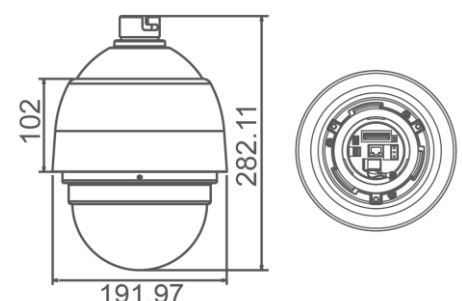

720 (Indoor Model)

820 (Outdoor Model)

network DynaHawk™ 720/820W-N Series - Full HD Speed Dome IP Camera

Camera	N4 (18x)	N5 (20x)	N6 (30x)
Image Sensor	1/2.8" Sony Progressive CMOS		
Optical Zoom	18x	20x	30x
Digital Zoom	10x		
Minimum Illumination	0.05 lux (Color), 0.01 lux (B/W) @ F1.6		
Wide Dynamic Range	Digital WDR		
Focus Mode	Auto / Manual		
White Balance	Auto / Indoor / Outdoor / ATW / Manual		
Iris Control	Auto / Manual		
Electronic Shutter	1/1 ~ 1/10000 sec.		
AGC Control	Auto / Manual		
Backlight Compensation	On / Off		
Lens			
Focal Length	4.7 ~ 84.6 mm	4.7 ~ 94 mm	4.3 ~ 129 mm
Min. Focus Length	1 m (Wide); 1 m (Tele)	1 m (Wide); 1 m (Tele)	1 m (Wide); 1.2 m (Tele)
F Number	F 1.6 (Wide); F 2.8 (Tele)	F 1.6 (Wide); F 3.5 (Tele)	F 1.6 (Wide); F 4.7 (Tele)
FOV	55.2° (Wide); 3.2° (Tele)	55.8° (Wide); 4° (Tele)	66.5° (Wide); 3.25° (Tele)
Operation			
Pan Travel	360° endless		
Tilt Travel	-10° ~ 190°		
Manual Speed	0.5° ~ 90°/s		
Presets	256		
Preset Accuracy	0.225°		
Preset Speed	5° ~ 400°/s		
Sequence	8		
Auto Pan	4		
Cruise	8		
Privacy Mask	16		
Proportional Pan & Tilt	On / Off (Pan and tilt speed proportional to zoom ratio)		
Resume after Power loss	Support		
Home Function	Preset / Sequence / Auto pan / Cruise		
Auto Flip	Image / Mechanical / Off		
Motion Detection	Motion Detection Window x 4 sets		
Day / Night: IR Cut Filter	On / Off		
Image Rotation	Flip / Mirror / Inverse		
Defog	On / Off		
Noise Reduction	2D	On / Off	
Network			
Networking	RJ-45, 1Gbps Ethernet		
Video Compression	MJPEG / H.264 (MPEG-4 Part 10/AVC) Baseline / Main Profile / High Profile		
Video Stream	Single	H.264 / MJPEG	
	Dual	H.264 + MJPEG / H.264 + H.264	
	Multiple	H.264 x 4 / H.264 x 3 + MJPEG	
Video Resolution	H.264/MJPEG - Full HD 1080P / SXGA / HD 720P / XGA / SVGA / D1 / VGA / CIF		
Audio Compression	G.711 / G.726		
Audio Stream	Two-way Audio		
Protocols	IPv4/v6, TCP/IP, UDP, RTP, RTSP, HTTP, HTTPS, ICMP, FTP, SMTP, DHCP, PPPoE, UPnP, IGMP, SNMP, QoS, ONVIF, ARP		
Security	HTTPS / IP Filter / IEEE 802.1x		
Alarm	Input	4 Sets / 5V 10kΩ pull up	
	Output	2 Set / Relay output, max. 2A DC 30V / 0.5A AC 125V	
Alarm Reaction	Preset / Sequence / Auto Pan / Cruise		
Micro SD	microSDHC 32GB Support		
Supported Web Browser	Internet Explore (6.0+) / Chrome / Firefox / Safari		
Password Levels	User and Administrator		
General			
Environment	Indoor / Outdoor		
Operating Temperature	Indoor	0°C ~ 40°C (32°F ~ 104°F)	
	Outdoor	-40°C ~ 50°C (-40°F ~ 122°F)	
Dimension	Indoor	Ø 171.7 x 228.7 mm (Ø 6.7 x 9 in.)	
	Outdoor	Ø 191.9 x 282.1 mm (Ø 7.5 x 11.1 in.) w/ Sunshield	
Weight	Indoor	1.6 kg (3.57 lb)	
	Outdoor	2.3 kg (5.11 lb) w/ Sunshield	
Power Source	Indoor	802.3at PoE+ (30W) / AC 24V ± 10%	
	Outdoor	802.3at PoE+ (60W) / AC 24V ± 10%	
Power Consumption	Indoor	24 W	
	Outdoor	59.5 W (w/ Heater)	
Regulatory	CE / FCC / RoHS / IP66 (Outdoor)		