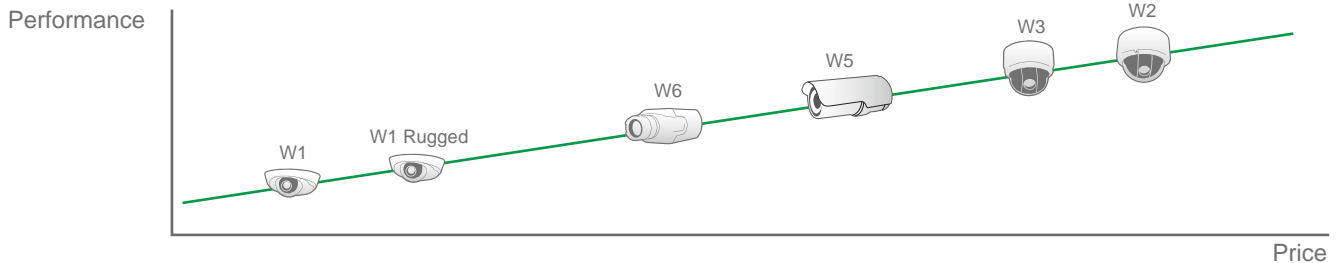

Megapixel IP Camera

Value Chart

Comparison Chart

Item	W1	W1 Rugged	W6	W5		W3		W2		
CMOS	●	●	●	●	●	●	●	●	●	
Lens	Fixed focal	Fixed focal	C/CS mount	Fixed focal	Manual VF	Motorized VF	Manual VF	Motorized VF	Manual VF	Motorized VF
Day/Night (ICR)	-	-	●	●	●	●	●	●	●	●
Built-in Mic	●	-	-	-	-	-	-	-	-	-
Audio in	●	-	●	●	●	●	●	●	●	●
Audio out	-	-	●	●	●	●	●	●	●	●
Alarm	-	-	●	●	●	●	●	●	●	●
RS-485	-	-	○	-	-	-	-	-	-	-
BNC	-	-	●	●	●	●	●	●	●	●
Micro SD	●	●	●	●	●	●	●	●	●	●
Vandal proof	-	-	-	-	-	-	-	-	●	●
Weatherproof (IP66)	-	●	-	●	●	●	-	-	●	●

● Support ○ Optional - Not support

Specification

Item	Full HD Multiple Streams IP Camera
Camera	
Image Sensor	2M: 1/2.7" Progressive Scan CMOS / 5M: 1/2.5" Progressive Scan CMOS
Picture Elements	2M: 1920(H) × 1080(V) / 5M: 2592(H) × 1944(V)
Shutter Speed	1~1/10000 sec.
White Balance	Manual / AWB / ATW
Digital Zoom	Support
Operation	
Video Compression	H.264/ MJPEG
Video Streaming & Frame Rate	5M Single Stream: H.264 2592 × 1944 (10 fps) Dual Streams, H.264 1080P (25/30 fps) + MJPEG D1 (25/30 fps) Dual Streams, H.264 1080P (25/30 fps) + H.264 D1 (25/30 fps)
Resolution	5M Model: 5M (2592 × 1944) / 3M (2048 × 1536) / Full HD 1080P / SXGA / HD 720P / XGA / SVGA / D1 / VGA / CIF 2M Model: Full HD 1080P / SXGA / HD 720P / XGA / SVGA / D1 / VGA / CIF
Image Setting	Exposure, White Balance, Brightness, Sharpness, Contrast, Saturation, Hue, Image Rotation, Motion Detection, Tampering Alarm, Privacy Mask, 3DNR, Smart Picture Quality
Audio	Line Out, Line In/Mic In
Alarm	Input: 5V 10kΩ pull up Output: Photo relay output 300V DC/AC
Event Notification	HTTP, FTP, SMTP
Network	
Interface	RJ-45, 10/100 Mbps Ethernet
Protocol	IPv4/v6, TCP/IP, UDP, RTP, RTSP, HTTP, HTTPS, ICMP, FTP, SMTP, DHCP, PPPoE, UPnP, IGMP, SNMP, QoS, IEEE, ONVIF
Security	HTTPS, IP Filter, IEEE 802.1X
Password Levels	User and Administrator
Internet Browser	Internet Explorer (6.0+), Chrome, FireFox, Safari
User Account	20
General	
Operating Temperature	-10 °C ~ 50 °C (14 °F ~ 122 °F) DC12V/ AC24V: -35 °C ~ 50 °C (-31 °F ~ 122 °F), w/ H & F
Power Source	DC 12V / AC 24V / PoE
Power Consumption	W1: 3.5W, W2/W3/W5: 5W (system), W6: 4W
Regulatory	CE, FCC, RoHS compliant

Product specification and availability subject to change without notice. Certain product names mentioned herein may be trade names and / or registered trademarks of their companies.