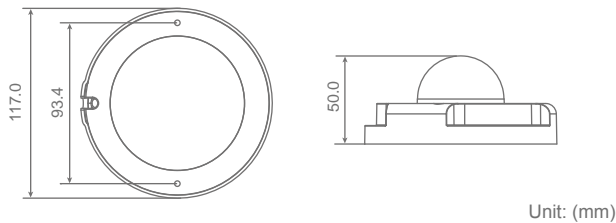

Dimension

Features

- Progressive Scan CMOS Sensor
- f = 4 mm, F1.5
- **NEW** • Quad Stream support
- **NEW** • Dual Streams, Full HD 1080P real-time + D1 real-time
- **NEW** • Quad Stream Compression:
  - H.264 Baseline / Main / High Profile + MJPEG
  - Multi-language support
  - Tampering Alarm
- **NEW** • Wide Dynamic Range
- Motion Detection
- Privacy Masks
- **NEW** • Smart Picture Quality / 3D Noise Reduction
- **NEW** • Vertical View mode (Image rotation by 90°)
- **NEW** • Smart IR mode
- **NEW** • Network Failure Detection
- Weatherproof Dongle Cable*
- Weatherproof (IP66 International)*
- Micro SD support
- Security Torx against tampering
- **ONVIF** support

Note: Items marked with an asterisk (*) are optional