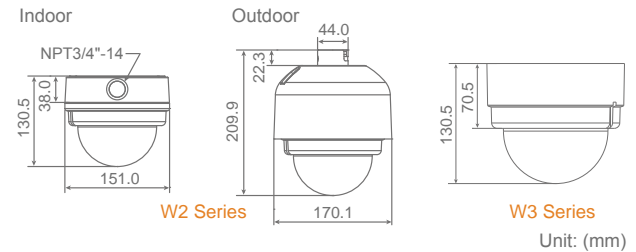

Dimension

Features

- Progressive Scan CMOS Sensor
- 2M/5M resolution*
- **NEW** • Quad Stream support
- **NEW** • Dual Streams, Full HD 1080P real-time + D1 real-time
- **NEW** • Quad Stream Compression:
  - H.264 Baseline / Main / High Profile + MJPEG
  - Multi-language support
  - Tampering Alarm
  - Remote Zoom & Focus (Motorized Lens)*
- **NEW** • Wide Dynamic Range
- Motion Detection
- Privacy Masks
- **NEW** • Smart Picture Quality / 3D Noise Reduction
- **NEW** • Vertical View mode (Image rotation by 90°)
- **NEW** • Smart IR mode
- **NEW** • Network Failure Detection
- Day/Night (ICR)
- IR LED module (Working distance up to 25m)*
- Micro SD support
- BNC analog output
- Weatherproof (IP66 International)*
- Sunshield and Pendant Mount Housing*
- Lightweight Dome Cover (W3 Series)
- **ONVIF** support