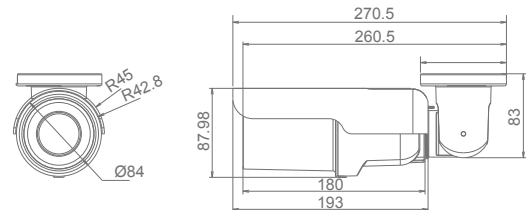

Megapixel IP Camera

W6 Series Full HD • Multiple Streams

Dimension

Unit: (mm)

Features

- Progressive Scan CMOS Sensor
- 2M/5M resolution*
- C/CS mount lens
- NEW** • Quad Stream support
- NEW** • Dual Streams, Full HD 1080P real-time + D1 real-time
- NEW** • Quad Stream Compression: H.264 Baseline / Main / High Profile + MJPEG
- Multi-language support
- Tampering Alarm
- NEW** • Wide Dynamic Range
- Motion Detection
- Privacy Masks
- NEW** • Smart Picture Quality / 3D Noise Reduction
- NEW** • Vertical View mode (Image rotation by 90°)
- NEW** • Smart IR mode
- NEW** • Network Failure Detection
- Day/Night (ICR)
- Auto Iris Lens support
- Micro SD support
- BNC analog output
- RS-485 support*
- **ONVIF** support

W5 Series Full HD • Multiple Streams • IR LED

Dimension

Unit: (mm)

Features

- Progressive Scan CMOS Sensor
- 2M/5M resolution*
- NEW** • Quad Stream support
- NEW** • Dual Streams, Full HD 1080P real-time + D1 real-time
- NEW** • Quad Stream Compression: H.264 Baseline / Main / High Profile + MJPEG
- Multi-language support
- Tampering Alarm
- NEW** • Wide Dynamic Range
- NEW** • Remote Zoom & Focus (Motorized Lens)*
- Motion Detection
- Privacy Masks
- NEW** • Smart Picture Quality / 3D Noise Reduction
- NEW** • Vertical View mode (Image rotation by 90°)
- NEW** • Smart IR mode
- NEW** • Network Failure Detection
- Day/Night (ICR)
- IR LED module (Working distance up to 25m)
- Micro SD support
- Weatherproof (IP66 International)
- Sunshield
- NEW** • Integrated Mounting Bracket with Cable Management
- **ONVIF** support