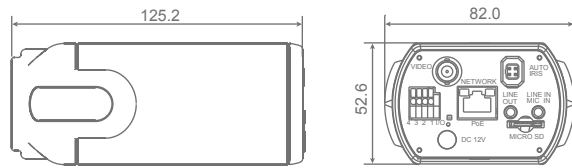

Megapixel IP Camera

W6 Series Full HD • Multiple Streams

Dimension

Unit: (mm)

Features

- Progressive Scan CMOS Sensor
- 2M/5M resolution*
- C/CS mount lens
- NEW** • Quad Stream support
- NEW** • Dual Streams, Full HD 1080P real-time + D1 real-time
- NEW** • Quad Stream Compression: H.264 Baseline / Main / High Profile + MJPEG
- Multi-language support
- Tampering Alarm
- NEW** • Wide Dynamic Range
- Motion Detection
- Privacy Masks
- NEW** • Smart Picture Quality / 3D Noise Reduction
- NEW** • Vertical View mode (Image rotation by 90°)
- NEW** • Smart IR mode
- NEW** • Network Failure Detection
- Day/Night (ICR)
- Auto Iris Lens support
- Micro SD support
- BNC analog output
- RS-485 support*
- **ONVIF** support

W5 Series Full HD • Multiple Streams • IR LED

Dimension

Unit: (mm)

Features

- Progressive Scan CMOS Sensor
- 2M/5M resolution*
- NEW** • Quad Stream support
- NEW** • Dual Streams, Full HD 1080P real-time + D1 real-time
- NEW** • Quad Stream Compression: H.264 Baseline / Main / High Profile + MJPEG
- Multi-language support
- Tampering Alarm
- NEW** • Wide Dynamic Range
- NEW** • Remote Zoom & Focus (Motorized Lens)*
- Motion Detection
- Privacy Masks
- NEW** • Smart Picture Quality / 3D Noise Reduction
- NEW** • Vertical View mode (Image rotation by 90°)
- NEW** • Smart IR mode
- NEW** • Network Failure Detection
- Day/Night (ICR)
- IR LED module (Working distance up to 25m)
- Micro SD support
- Weatherproof (IP66 International)
- Sunshield
- NEW** • Integrated Mounting Bracket with Cable Management
- **ONVIF** support