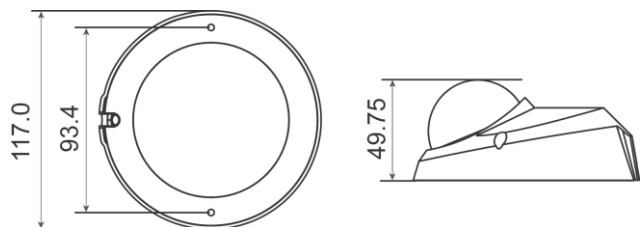

DynaHawk™ W1 Series - Micro Dome IP Camera

Camera		W1S1-1	W1V1-1	
Image Sensor		1/2.8" Sony Progressive CMOS	1/2.7" Progressive CMOS	
Effective Pixels			1920(H) x 1080(V)	
Minimum Illumination		TBD	0.1 lux (Color)	
White Balance			Manual / AWB / ATW	
Shutter Speed			1 ~ 1/10000 sec.	
Lens				
Focal Length		3.6 mm	2.8 mm	
F Number		F 1.8	F 2.0	
FOV		71.8°	105°	
Operation				
Multiple Languages		English / French / German / Italian / Japanese / Korean / Portuguese / Russian / Simplified Chinese / Spanish / Traditional Chinese		
Image Setting	Backlight Compensation		On/Off	
	White Balance		AWB / ATW / Manual / One Push	
	Noise Reduction	3D		On/Off
	Wide Dynamic Range			On/Off
	Privacy Mask			On/Off
	Brightness			Manual
	Exposure			Auto / Manual
	Sharpness			Manual
	Contrast			Manual
	Saturation			Manual
	Hue			Manual
	Digital Zoom			Support
	Motion Detection			On / Off
	Privacy Mask Type			Color
	Tampering Alarm			On / Off
	Digital Image Stabiliation			On/Off
Audio	One-way Audio*		Mic in	
	Compression		G.711/G.726	
Network				
Interface		RJ-45, 10/100 Mbps Ethernet		
Video Compression		H.264 (MPEG-4 Part 10/AVC) / MJPEG		
Video Streaming	Dual Streams	H.264 + MJPEG / H.264 + H.264		
	Quad Streams	H.264 x 4 / H.264 x 3 + MJPEG		
Video Resolution		H.264- Full HD 1080P / SXGA / HD 720P / XGA / SVGA / D1 / VGA / CIF MJPEG- Full HD 1080P / SXGA / HD 720P / XGA / SVGA / D1 / VGA / CIF		
Frame Rate		Single Stream - 1080p (15/13fps)		
		Dual Streams - 1080p (13/15 fps) + 720p (25/30 fps)		
Protocol		IPv4/v6, TCP/IP, UDP, RTP, RTSP, HTTP, HTTPS, ICMP, FTP, SMTP, DHCP, PPPoE, UPnP, IGMP, SNMP, QoS, ONVIF, ARP		
Security		HTTPS / IP Filter / IEEE 802.1X		
Event Notification		HTTP / FTP / SMTP		
Micro SD*		microSDHC 32GB support		
Supported Web Browser		Internet Explorer (6.0+) / Chrome / Firefox / Safari		
User Account		20		
Password Levels		User and Administrator		
Mechanical				
Lens Mounting		M12 Board Lens		
Connectors	Ethernet	RJ-45		
General				
Operating Temperature		-10°C ~ 50°C (14° ~ 122° F)		
Humidity		10% ~ 90%, No Condensation		
Weatherproof Standard		Rugged Type- IP66		
Dimension		Ø 110.2 x 47.7 mm (Ø 4.3 x 1.9 in.)		
Weight		180 g (0.40 lb)		
Power Source		PoE		
Power Consumption		3.5 W		
Regulatory		CE / FCC / RoHS / IP66 (Outdoor)		