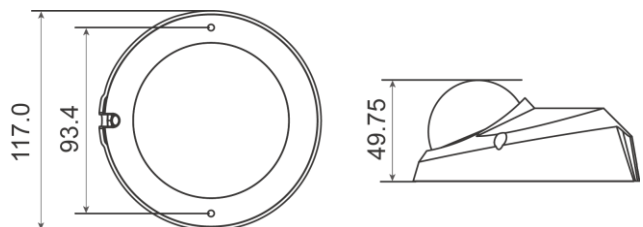

DynaHawk™ W1 Series - Micro Dome IP Camera

Camera		W2S1-1	W2V1-1	
Image Sensor		1/2.8" Sony Progressive CMOS	1/2.7" Progressive CMOS	
Effective Pixels			1920(H) x 1080(V)	
Minimum Illumination		TBD	0.1 lux (Color)	
White Balance			Manual / AWB / ATW	
Shutter Speed			1 ~ 1/10000 sec.	
Lens				
Focal Length		3.6 mm	2.8 mm	
F Number		F 1.8	F 2.0	
FOV		71.8°	105°	
Operation				
Multiple Languages		English / French / German / Italian / Japanese / Korean / Portuguese / Russian / Simplified Chinese / Spanish / Traditional Chinese		
Image Setting	Backlight Compensation		On/Off	
	White Balance		AWB / ATW / Manual / One Push	
	Noise Reduction	3D		On/Off
	Wide Dynamic Range			On/Off
	Privacy Mask			On/Off
	Brightness			Manual
	Exposure			Auto / Manual
	Sharpness			Manual
	Contrast			Manual
	Saturation			Manual
	Hue			Manual
	Digital Zoom			Support
	Motion Detection			On / Off
	Privacy Mask Type			Color
	Tampering Alarm			On / Off
Digital Image Stabiliation			On/Off	
Audio	One-way Audio*		Mic in	
	Compression		G.711/G.726	
Network				
Interface		RJ-45, 10/100 Mbps Ethernet		
Video Compression		H.264 (MPEG-4 Part 10/AVC) / MJPEG		
Video Streaming	Dual Streams	H.264 + MJPEG / H.264 + H.264		
	Quad Streams	H.264 x 4 / H.264 x 3 + MJPEG		
Video Resolution		H.264- Full HD 1080P / SXGA / HD 720P / XGA / SVGA / D1 / VGA / CIF MJPEG- Full HD 1080P / SXGA / HD 720P / XGA / SVGA / D1 / VGA / CIF		
Frame Rate		Dual Streams : 1080p (30/25 fps) + D1 (30/25 fps)		
Protocol		IPv4/v6, TCP/IP, UDP, RTP, RTSP, HTTP, HTTPS, ICMP, FTP, SMTP, DHCP, PPPoE, UPnP, IGMP, SNMP, QoS, ONVIF, ARP		
Security		HTTPS / IP Filter / IEEE 802.1X		
Event Notification		HTTP / FTP / SMTP		
Micro SD*		microSDHC 32GB support		
Supported Web Browser		Internet Explorer (6.0+) / Chrome / Firefox / Safari		
User Account		20		
Password Levels		User and Administrator		
Mechanical				
Lens Mounting		M12 Board Lens		
Connectors	Ethernet	RJ-45		
General				
Operating Temperature		-10°C ~ 50°C (14° ~ 122° F)		
Humidity		10% ~ 90%, No Condensation		
Weatherproof Standard		Rugged Type- IP66		
Dimension		Ø 110.2 x 47.7 mm (Ø 4.3 x 1.9 in.)		
Weight		180 g (0.40 lb)		
Power Source		PoE		
Power Consumption		3.5 W		
Regulatory		CE / FCC / RoHS / IP66 (Outdoor)		