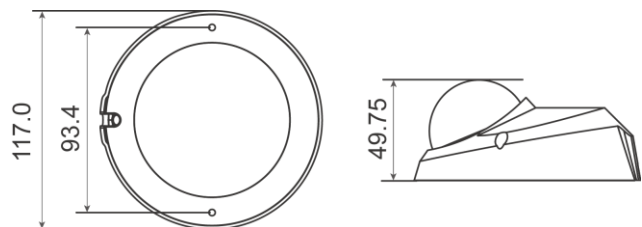

DynaHawk™ W1 Series - Micro Dome IP Camera

Camera		W3S1-1	W3A2-1
Image Sensor		1/2.8" Sony Progressive CMOS	1/2.5" Progressive CMOS
Effective Pixels		1920(H) x 1080(V)	2592(H) x 1944(V)
Minimum Illumination		TBD	TBD
White Balance		Manual / AWB / ATW	
Shutter Speed		1 ~ 1/10000 sec.	
Lens			
Focal Length		3.6 mm	6 mm
F Number		F 1.8	F 1.6
FOV		71.8°	57°
Operation			
Multiple Languages		English / French / German / Italian / Japanese / Korean / Portuguese / Russian / Simplified Chinese / Spanish / Traditional Chinese	
Image Setting	Backlight Compensation	On/Off	
	White Balance	AWB / ATW / Manual / One Push	
	Noise Reduction	3D	On/Off
	Wide Dynamic Range	On/Off	
	Privacy Mask	On/Off	
	Brightness	Manual	
	Exposure	Auto / Manual	
	Sharpness	Manual	
	Contrast	Manual	
	Saturation	Manual	
	Hue	Manual	
	Digital Zoom	Support	
	Motion Detection	On / Off	
	Privacy Mask Type	Color	
	Tampering Alarm	On / Off	
	Digital Image Stabilization	On/Off	
Audio	One-way Audio*	Mic in	
	Compression	G.711/G.726	
Network			
Interface		RJ-45, 10/100 Mbps Ethernet	
Video Compression		H.264 (MPEG-4 Part 10/AVC) / MJPEG	
Video Streaming	Dual Streams	H.264 + MJPEG / H.264 + H.264	
	Quad Streams	H.264 x 4 / H.264 x 3 + MJPEG	
Video Resolution		H.264- Full HD 1080P / SXGA / HD 720P / XGA / SVGA / D1 / VGA / CIF MJPEG- Full HD 1080P / SXGA / HD 720P / XGA / SVGA / D1 / VGA / CIF	
Frame Rate		Dual Streams : 1080p (30/25 fps) + D1 (30/25 fps)	
Protocol		IPv4/v6, TCP/IP, UDP, RTP, RTSP, HTTP, HTTPS, ICMP, FTP, SMTP, DHCP, PPPoE, UPnP, IGMP, SNMP, QoS, ONVIF, ARP	
Security		HTTPS / IP Filter / IEEE 802.1X	
Event Notification		HTTP / FTP / SMTP	
Micro SD*		microSDHC 32GB support	
Supported Web Browser		Internet Explorer (6.0+) / Chrome / Firefox / Safari	
User Account		20	
Password Levels		User and Administrator	
Mechanical			
Lens Mounting		M12 Board Lens	
Connectors	Ethernet	RJ-45	
General			
Operating Temperature		-10°C ~ 50°C (14° ~ 122° F)	
Humidity		10% ~ 90%, No Condensation	
Weatherproof Standard		Rugged Type- IP66	
Dimension		Ø 110.2 x 47.7 mm (Ø 4.3 x 1.9 in.)	
Weight		180 g (0.40 lb)	
Power Source		PoE	
Power Consumption		3.5 W	
Regulatory		CE / FCC / RoHS / IP66 (Outdoor)	