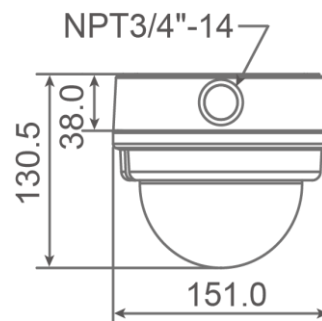

# DynaHawk™ W2 Series - Vandal Dome IP Camera

Camera		W1V1-2	W1S1-2
Image Sensor		1/2.7" Progressive CMOS	1/2.8" Sony Progressive CMOS
Effective Pixels		1920(H) x 1080(V)	
Minimum Illumination		Motorized & Vari-focal: 0.2 lux (Color)/ 0.02 lux (B/W) 3x AF: 0.2 lux (Color)/ 0.02 lux (B/W)	Motorized & Vari-focal: 0.2 lux (Color)/ 0.02 lux (B/W) 3x AF: 0.2 lux (Color)/ 0.02 lux (B/W)
Shutter Speed		1 ~ 1/10000 sec.	
Lens		Vari-focal / Motorized / Auto Focus	
Focal Length		Motorized & Vari-focal : 3 - 10.5 mm 3x AF: 3 - 9mm	
F Number		Motorized & Vari-focal: F1.4 3x AF: F1.2	
FOV		Motorized & Vari-focal: 103° (Wide) ; 34.35 (Tele) 3x AF: 108° (Wide); 41° (Tele)	Motorized & Vari-focal: 90° (Wide) ; TBD (Tele) 3x AF: 96.12° (Wide); 32.04° (Tele)
Operation		English / French / German / Italian / Japanese / Korean / Portuguese / Russian / Simplified Chinese / Spanish / Traditional Chinese	
Image Setting	IRIS Control*	3x: P-IRIS & DC-IRIS Motorized & Vari-focal : DC-IRIS	
	Backlight Compensation	On / Off	
	White Balance	Manual / AWB / ATW / One Push	
	3D Noise Reduction	On / Off	
	Wide Dynamic Range	On / Off	
	Privacy Mask	On / Off	
	Brightness	Manual	
	Exposure	Auto / Manual	
	Sharpness	Manual	
	Contrast	Manual	
	Saturation	Manual	
	Hue	Manual	
	Digital Zoom	Support	
	Motion Detection	On / Off / By Schedule	
	Privacy Mask Type	Color	
Audio	ICR	Auto / On / Off / Smart	
	ICR+IR LED*	Auto / LED On / LED Off / Smart IR / Light Sensor	
	Tampering Alarm	On / Off / By Schedule	
Audio	Two-way Audio	Line in / Line Out	
	Compression	G.711/G.726	
Network		RJ-45, 10/100 Mbps Ethernet	
Interface		H.264 (MPEG-4 Part 10/AVC) / MJPEG	
Video Compression		Dual Streams H.264 + MJPEG / H.264 + H.264 Quad Streams H.264*3 + MJPEG / H.264*4	
Video Streaming		H.264- Full HD 1080P / SXGA / HD 720P / XGA / SVGA / D1 / VGA / CIF MJPEG- Full HD 1080P / SXGA / HD 720P / XGA / SVGA / D1 / VGA / CIF	
Video Resolution		Single stream - 1080p (15/13 fps) Dual Streams - 1080p (15/13 fps) + 720p (30/25 fps)	
Frame Rate		ARP, IPv4/v6, TCP/IP, UDP, RTP, RTSP, HTTP, HTTPS, ICMP, FTP, SMTP, DHCP, PPPoE, UPnP, IGMP, SNMP, QoS, ONVIF	
Protocol		HTTPS / IP Filter / IEEE 802.1X	
Security		1 Set 5V 10kΩ pull up	
Alarm	Input	1 Set	
	Output	1 Set Photo Relay Output 300V DC/AC	
Event Notification		HTTP / FTP / SMTP	
Micro SD		microSDHC 32GB support	
Supported Web Browser		Internet Explorer (6.0+) / Chrome / Firefox / Safari	
User Account		20	
Password Levels		User and Administrator	
Mechanical		up to 25 m	
Built-in IR Illuminator*	Working Distance	850 nm	
	Wavelength	24	
	Number of LEDs	Power / Link / ACT	
LED Indicator		4 Pin Terminal Block	
Connectors	Alarm	3 Pin Terminal Block	
	Power	RJ-45	
	Ethernet	1.0 Vp-p / 75 Ω, BNC	
	Analog Video	Line in / Line Out	
	Audio*		
General		-10°C ~ 50°C (14° ~ 122° F)	
Operating Temperature		w/ Heater & Fan, Powered by DC 12V: -30°C ~ 50°C (-22° ~ 122° F) / w/ Heater & Fan, Powered by AC 24V: -35°C ~ 50°C (-31° ~ 122° F)	
Humidity		10% ~ 90%, No Condensation	
Weatherproof Standard*		IP66	
Dimension		Indoor : Ø 151 x 130 mm (Ø 5.9 x 5.1 in.)	
		Outdoor: Ø 170 x 210 mm (Ø 6.7 x 8.3 in.)	
Weight		Indoor: 800 g (1.8 lb)	
		Outdoor: 1300 g (2.9 lb)	
Power Source		DC 12V / AC 24V / PoE	
Power Consumption		System: 5 W	
		(Heater: +6 W, Fan: +1 W, Built-in IR Illuminator: +3 W, Motorized Lens: +3.6 W, 3x lens: +3W)	
Regulatory		CE / FCC	