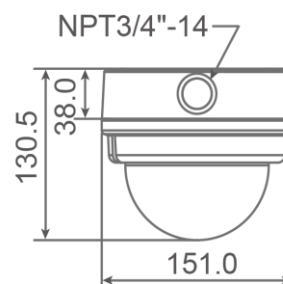

DynaHawk™ W2 Series - Vandal Dome IP Camera

Camera		W2V1-2	W2S1-2
Image Sensor		1/2.7" Progressive CMOS	1/2.8" Sony Progressive CMOS
Effective Pixels		1920(H) x 1080(V)	
Minimum Illumination		Motorized & Vari-focal: 0.2 lux (Color)/ 0.02 lux (B/W) 3x AF: 0.2 lux (Color)/ 0.02 lux (B/W)	Motorized & Vari-focal: 0.2 lux (Color)/ 0.02 lux (B/W) 3x AF: 0.2 lux (Color)/ 0.02 lux (B/W)
Shutter Speed		1 ~ 1/10000 sec.	
Lens		Vari-focal / Motorized / Auto Focus	
Focal Length		Motorized & Vari-focal : 3 - 10.5 mm 3x AF: 3 - 9mm	
F Number		Motorized & Vari-focal: F1.4 3x AF: F1.2	
FOV		Motorized & Vari-focal: 103° (Wide) ; 34.35 (Tele) 3x AF: 108° (Wide); 41° (Tele)	Motorized & Vari-focal: 90° (Wide) ; TBD (Tele) 3x AF: 96.12° (Wide); 32.04° (Tele)
Operation		English / French / German / Italian / Japanese / Korean / Portuguese / Russian / Simplified Chinese / Spanish / Traditional Chinese	
Image Setting	IRIS Control*	3x: P-IRIS & DC-IRIS Motorized & Vari-focal : DC-IRIS	
	Backlight Compensation	On / Off	
	White Balance	Manual / AWB / ATW / One Push	
	3D Noise Reduction	On / Off	
	Wide Dynamic Range	On / Off	
	Privacy Mask	On / Off	
	Brightness	Manual	
	Exposure	Auto / Manual	
	Sharpness	Manual	
	Contrast	Manual	
	Saturation	Manual	
	Hue	Manual	
	Digital Zoom	Support	
	Motion Detection	On / Off / By Schedule	
	Privacy Mask Type	Color	
	ICR	Auto / On / Off / Smart	
ICR+IR LED*	Auto / LED On / LED Off / Smart IR / Light Sensor		
Audio	Tampering Alarm	On / Off / By Schedule	
	Two-way Audio	Line in / Line Out	
	Compression	G.711/G.726	
Network		RJ-45, 10/100 Mbps Ethernet	
Interface		H.264 (MPEG-4 Part 10/AVC) / MJPEG	
Video Compression		Dual Streams - H.264 + MJPEG / H.264 + H.264 Quad Streams - H.264*3 + MJPEG / H.264*4	
Video Streaming		H.264- Full HD 1080P / SXGA / HD 720P / XGA / SVGA / D1 / VGA / CIF MJPEG- Full HD 1080P / SXGA / HD 720P / XGA / SVGA / D1 / VGA / CIF	
Video Resolution		Single stream - 1080p (30/25 fps) Dual Streams - 1080p (30 / 25 fps) + D1 (30 / 25 fps)	
Frame Rate		ARP, IPv4/v6, TCP/IP, UDP, RTP, RTSP, HTTP, HTTPS, ICMP, FTP, SMTP, DHCP, PPPoE, UPnP, IGMP, SNMP, QoS, ONVIF	
Protocol		HTTPS / IP Filter / IEEE 802.1X	
Security		1 Set 5V 10kΩ pull up	
Alarm	Input	1 Set	
	Output	1 Set Photo Relay Output 300V DC/AC	
Event Notification		HTTP / FTP / SMTP	
Micro SD		microSDHC 32GB support	
Supported Web Browser		Internet Explorer (6.0+) / Chrome / Firefox / Safari	
User Account		20	
Password Levels		User and Administrator	
Mechanical		up to 25 m	
Built-in IR Illuminator*	Working Distance	850 nm	
	Wavelength	24	
	Number of LEDs	Power / Link / ACT	
LED Indicator		4 Pin Terminal Block	
Connectors	Alarm	3 Pin Terminal Block	
	Power	RJ-45	
	Ethernet	1.0 Vp-p / 75 Ω, BNC	
	Analog Video	Line in / Line Out	
Audio*			
General		-10°C ~ 50°C (14° ~ 122° F)	
Operating Temperature		w/ Heater & Fan, Powered by DC 12V: -30°C ~ 50°C (-22° ~ 122° F) / w/ Heater & Fan, Powered by AC 24V: -35°C ~ 50°C (-31° ~ 122° F)	
Humidity		10% ~ 90%, No Condensation	
Weatherproof Standard*		IP66	
Dimension		Indoor : Ø 151 x 130 mm (Ø 5.9 x 5.1 in.)	
		Outdoor: Ø 170 x 210 mm (Ø 6.7 x 8.3 in.)	
Weight		Indoor: 800 g (1.8 lb) Outdoor: 1300 g (2.9 lb)	
Power Source		DC 12V / AC 24V / PoE	
Power Consumption		System: 5 W (Heater: +6 W, Fan: +1 W, Built-in IR Illuminator: +3 W, Motorized Lens: +3.6 W, 3x lens: +3W)	
Regulatory		CE / FCC	