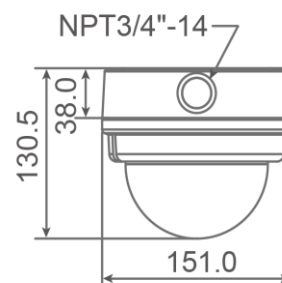

# DynaHawk™ W2 Series - Vandal Dome IP Camera

Camera		W3A2-2	W3S1-2
Image Sensor		1/2.5" Progressive CMOS	1/2.8" Sony Progressive CMOS
Effective Pixels		2592(H) x 1944(V)	2048(H) x 1536(V)
Minimum Illumination		Motorized & Vari-focal: TBD 3x AF: 0.2 lux (Color)/ 0.02 lux (B/W)	Motorized & Vari-focal: 0.2 lux (Color)/ 0.02 lux (B/W) 3x AF: 0.2 lux (Color)/ 0.02 lux (B/W)
Shutter Speed		1 ~ 1/10000 sec.	
Lens		Vari-focal / Motorized / Auto Focus	
Focal Length		Vari-focal / Motorized: 3.3 - 10.5 mm 3x AF: 3.6 - 9mm	Motorized & Vari-focal : 3 - 10.5mm 3x AF: 3 - 9mm
F Number		Motorized & Vari-focal: F1.4 3x AF: F1.2	Motorized & Vari-focal: F1.4 3x AF: F1.2
FOV		Motorized & Vari-focal: 87.88° (Wide); 34.35° (Tele) 3x AF: 104° (wide); 37° (Tele)	Motorized & Vari-focal: 95° (Wide) ; TBD (Tele) 3x AF: 99.78° (Wide) ; 35.18° (Tele)
Operation		English / French / German / Italian / Japanese / Korean / Portuguese / Russian / Simplified Chinese / Spanish / Traditional Chinese	
Image Setting	IRIS Control*	3x: P-IRIS & DC-IRIS Motorized & Vari-focal: DC-IRIS	
	Backlight Compensation	On / Off	
	White Balance	Manual / AWB / ATW / One Push	
	3D Noise Reduction	On / Off	
	Wide Dynamic Range	On / Off	
	Privacy Mask	On / Off	
	Brightness	Manual	
	Exposure	Auto / Manual	
	Sharpness	Manual	
	Contrast	Manual	
	Saturation	Manual	
	Hue	Manual	
	Digital Zoom	Support	
	Motion Detection	On / Off / By Schedule	
	Privacy Mask Type	Color	
	ICR	Auto / On / Off / Smart	
ICR+IR LED*	Auto / LED On / LED Off / Smart IR / Light Sensor		
Tampering Alarm	On / Off / By Schedule		
Audio	Two-way Audio	Line in / Line Out	
	Compression	G.711/G.726	
Network		RJ-45, 10/100 Mbps Ethernet	
Interface		H.264 (MPEG-4 Part 10/AVC) / MJPEG	
Video Compression		Dual Streams H.264 + MJPEG / H.264 + H.264 Quad Streams H.264*3 + MJPEG / H.264*4	
Video Streaming		H.264- 2592 x 1944 (5M) / 2048 x 1536 (3M) / Full HD 1080P / SXGA / HD 720P / XGA / SVGA / D1 / VGA / CIF MJPEG- Full HD 1080P / SXGA / HD 720P / XGA / SVGA / D1 / VGA / CIF	
Video Resolution		H.264- 2048 x 1536 (3M) / Full HD 1080P / SXGA / HD 720P / XGA / SVGA / D1 / VGA / CIF MJPEG- Full HD 1080P / SXGA / HD 720P / XGA / SVGA / D1 / VGA / CIF	
Frame Rate		5M Dual Streams - H.264 2592 x 1944 (12 fps) + H.264/MJPEG D1 (12 fps) 3M Dual Streams - H.264 2048 x 1536 (15 fps) + H.264/MJPEG 720p (15 fps) 2M Dual Streams - H.264 1080P (30/25 fps) + H.264/MJPEG D1 (30/25 fps)	
Protocol		3M Dual Streams - H.264 2048 x 1536 (15 fps) + H.264/MJPEG 720p (15 fps) 2M Dual Streams - H.264 1080P (30/25 fps) + H.264/MJPEG D1 (30/25 fps)	
Security		ARP, IPv4/v6, TCP/IP, UDP, RTP, RTSP, HTTP, HTTPS, ICMP, FTP, SMTP, DHCP, PPPoE, UPnP, IGMP, SNMP, QoS, ONVIF	
Alarm	Input	1 Set 5V 10kΩ pull up	
	Output	1 Set Photo Relay Output 300V DC/AC	
Event Notification		HTTP / FTP / SMTP	
Micro SD		microSDHC 32GB support	
Supported Web Browser		Internet Explorer (6.0+) / Chrome / Firefox / Safari	
User Account		20	
Password Levels		User and Administrator	
Mechanical		-10°C ~ 50°C (14° ~ 122° F)	
Built-in IR Illuminator*	Working Distance	up to 25 m	
	Wavelength	850 nm	
	Number of LEDs	24	
LED Indicator		Power / Link / ACT	
Connectors	Alarm	4 Pin Terminal Block	
	Power	3 Pin Terminal Block	
	Ethernet	RJ-45	
	Analog Video	1.0 Vp-p / 75 Ω, BNC	
	Audio*	Line in / Line Out	
General		-10°C ~ 50°C (14° ~ 122° F) w/ Heater & Fan, Powered by DC 12V: -30°C ~ 50°C (-22° ~ 122° F) / w/ Heater & Fan, Powered by AC 24V: -35°C ~ 50°C (-31° ~ 122° F)	
Operating Temperature			
Humidity		10% ~ 90%, No Condensation	
Weatherproof Standard*		IP66	
Dimension		Indoor : Ø 151 x 130 mm (Ø 5.9 x 5.1 in.) Outdoor: Ø 170 x 210 mm (Ø 6.7 x 8.3 in.)	
Weight		Indoor: 800 g (1.8 lb) Outdoor: 1300 g (2.9 lb)	
Power Source		DC 12V / AC 24V / PoE	
Power Consumption		System: 5 W (Heater: +6 W, Fan: +1 W, Built-in IR Illuminator: +3 W, Motorized Lens: +3.6 W, 3x lens: +3W)	
Regulatory		CE / FCC	