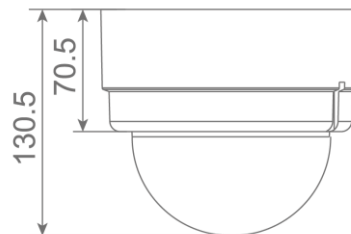

DynaHawk™ W3 Series - Light Dome IP Camera

Camera		W1V1-3	W1S1-3
Image Sensor		1/2.7" Progressive CMOS	1/2.8" Sony Progressive CMOS
Effective Pixels		1920(H) x 1080(V)	
Minimum Illumination		Motorized & Vari-focal: 0.2 lux (Color)/ 0.02 lux (B/W) 3x AF: 0.2 lux (Color)/ 0.02 lux (B/W)	Motorized & Vari-focal: 0.2 lux (Color)/ 0.02 lux (B/W) 3x AF: 0.2 lux (Color)/ 0.02 lux (B/W)
Shutter Speed		1 ~ 1/10000 sec.	
Lens			
Lens		Vari-focal / Motorized / Auto Focus	
Focal Length		Motorized & Vari-focal : 3 - 10.5 mm 3x AF: 3 - 9mm	
F Number		Motorized & Vari-focal: F1.4 3x AF: F1.2	
FOV		Motorized & Vari-focal: 103° (Wide) ; 34.35 (Tele) 3x AF: 108° (Wide); 41° (Tele)	Motorized & Vari-focal: 90° (Wide) ; TBD (Tele) 3x AF: 96.12° (Wide); 32.04° (Tele)
Operation			
Multiple Languages		English / French / German / Italian / Japanese / Korean / Portuguese / Russian / Simplified Chinese / Spanish / Traditional Chinese	
Image Setting	IRIS Control*	3x: P-IRIS & DC-IRIS Motorized & Vari-focal: DC-IRIS	
	Backlight Compensation	On / Off	
	White Balance	Manual / AWB / ATW / One Push	
	3D Noise Reduction	On / Off	
	Wide Dynamic Range	On / Off	
	Privacy Mask	On / Off	
	Brightness	Manual	
	Exposure	Auto / Manual	
	Sharpness	Manual	
	Contrast	Manual	
	Saturation	Manual	
	Hue	Manual	
	Digital Zoom	Support	
	Motion Detection	On / Off / By Schedule	
	Privacy Mask Type	Color	
	ICR	Auto / On / Off / Smart	
	ICR+IR LED*	Auto / LED On / LED Off / Smart IR / Light Sensor	
Audio	Tampering Alarm	On / Off / By Schedule	
	Two-way Audio	Line in / Line Out	
	Compression	G.711/G.726	
Network			
Interface		RJ-45, 10/100 Mbps Ethernet	
Video Compression		H.264 (MPEG-4 Part 10/AVC) / MJPEG	
Video Streaming		Dual Streams H.264 + MJPEG / H.264 + H.264 Quad Streams H.264*3 + MJPEG / H.264*4	
Video Resolution		H.264- Full HD 1080P / SXGA / HD 720P / XGA / SVGA / D1 / VGA / CIF MJPEG- Full HD 1080P / SXGA / HD 720P / XGA / SVGA / D1 / VGA / CIF	
Frame Rate		Single stream - 1080p (15/13 fps) Dual Streams - 1080p (15/13 fps) + 720p (30/25 fps)	
Protocol		ARP, IPv4/v6, TCP/IP, UDP, RTP, RTSP, HTTP, HTTPS, ICMP, FTP, SMTP, DHCP, PPPoE, UPnP, IGMP, SNMP, QoS, ONVIF	
Security		HTTPS / IP Filter / IEEE 802.1X	
Alarm	Input	1 Set 5V 10kΩ pull up	
	Output	1 Set Photo Relay Output 300V DC/AC	
Event Notification		HTTP / FTP / SMTP	
Micro SD		microSDHC 32GB support	
Supported Web Browser		Internet Explorer (6.0+) / Chrome / Firefox / Safari	
User Account		20	
Password Levels		User and Administrator	
Mechanical			
Built-in IR Illuminator*	Working Distance	up to 25 m	
	Wavelength	850 nm	
	Number of LEDs	24	
LED Indicator		Power / Link / ACT	
Connectors	Alarm	4 Pin Terminal Block	
	Power	3 Pin Terminal Block	
	Ethernet	RJ-45	
	Analog Video	1.0 Vp-p / 75 Ω, BNC	
	Audio*	Line in / Line Out	
General			
Operating Temperature		-10°C ~ 50°C (14° ~ 122° F)	
Humidity		10% ~ 90%, No Condensation	
Dimension		Ø 149 x 131 mm (Ø 5.9 x 5.2 in.)	
Weight		700 g (1.5 lb)	
Power Source		DC 12V / AC 24V / PoE	
Power Consumption		System: 5 W (Built-in IR Illuminator: +3 W, Motorized Lens: +3.6 W, 3x lens: +3W)	
Regulatory		CE / FCC	