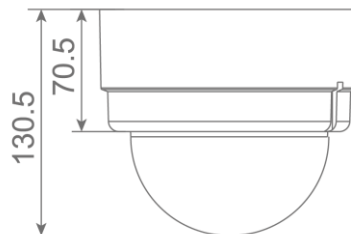

DynaHawk™ W3 Series - Light Dome IP Camera

Camera		W2V1-3	W2S1-3
Image Sensor		1/2.7" Progressive CMOS	1/2.8" Sony Progressive CMOS
Effective Pixels		1920(H) x 1080(V)	
Minimum Illumination		Motorized & Vari-focal: 0.2 lux (Color)/ 0.02 lux (B/W) 3x AF: 0.2 lux (Color)/ 0.02 lux (B/W)	Motorized & Vari-focal: 0.2 lux (Color)/ 0.02 lux (B/W) 3x AF: 0.2 lux (Color)/ 0.02 lux (B/W)
Shutter Speed		1 ~ 1/10000 sec.	
Lens		Vari-focal / Motorized / Auto Focus	
Focal Length		Motorized & Vari-focal : 3 - 10.5 mm 3x AF: 3 - 9mm	
F Number		Motorized & Vari-focal: F1.4 3x AF: F1.2	
FOV		Motorized & Vari-focal: 103° (Wide) ; 34.35 (Tele) 3x AF: 108° (Wide); 41° (Tele)	Motorized & Vari-focal: 90° (Wide) ; TBD (Tele) 3x AF: 96.12° (Wide); 32.04° (Tele)
Operation		English / French / German / Italian / Japanese / Korean / Portuguese / Russian / Simplified Chinese / Spanish / Traditional Chinese	
Image Setting	IRIS Control*	3x: P-IRIS & DC-IRIS Motorized & Vari-focal: DC-IRIS	
	Backlight Compensation	On / Off	
	White Balance	Manual / AWB / ATW / One Push	
	3D Noise Reduction	On / Off	
	Wide Dynamic Range	On / Off	
	Privacy Mask	On / Off	
	Brightness	Manual	
	Exposure	Auto / Manual	
	Sharpness	Manual	
	Contrast	Manual	
	Saturation	Manual	
	Hue	Manual	
	Digital Zoom	Support	
	Motion Detection	On / Off / By Schedule	
	Privacy Mask Type	Color	
	ICR	Auto / On / Off / Smart	
	ICR+IR LED*	Auto / LED On / LED Off / Smart IR / Light Sensor	
Audio	Tampering Alarm	On / Off / By Schedule	
	Two-way Audio	Line in / Line Out	
	Compression	G.711/G.726	
Network		RJ-45, 10/100 Mbps Ethernet	
Video Compression		H.264 (MPEG-4 Part 10/AVC) / MJPEG	
Video Streaming		Dual Streams - H.264 + MJPEG / H.264 + H.264 Quad Streams - H.264*3 + MJPEG / H.264*4	
Video Resolution		H.264- Full HD 1080P / SXGA / HD 720P / XGA / SVGA / D1 / VGA / CIF MJPEG- Full HD 1080P / SXGA / HD 720P / XGA / SVGA / D1 / VGA / CIF	
Frame Rate		Single stream - 1080p (30/25 fps) Dual Streams - 1080p (30 / 25 fps) + D1 (30 / 25 fps)	
Protocol		ARP, IPv4/v6, TCP/IP, UDP, RTP, RTSP, HTTP, HTTPS, ICMP, FTP, SMTP, DHCP, PPPoE, UPnP, IGMP, SNMP, QoS, ONVIF	
Security		HTTPS / IP Filter / IEEE 802.1X	
Alarm	Input	1 Set 5V 10kΩ pull up	
	Output	1 Set Photo Relay Output 300V DC/AC	
Event Notification		HTTP / FTP / SMTP	
Micro SD		microSDHC 32GB support	
Supported Web Browser		Internet Explorer (6.0+) / Chrome / Firefox / Safari	
User Account		20	
Password Levels		User and Administrator	
Mechanical		Working Distance up to 25 m	
Built-in IR Illuminator*	Wavelength	850 nm	
	Number of LEDs	24	
LED Indicator		Power / Link / ACT	
Connectors	Alarm	4 Pin Terminal Block	
	Power	3 Pin Terminal Block	
	Ethernet	RJ-45	
	Analog Video	1.0 Vp-p / 75 Ω, BNC	
	Audio*	Line in / Line Out	
General		Operating Temperature -10°C ~ 50°C (14° ~ 122° F)	
Humidity		10% ~ 90%, No Condensation	
Dimension		Ø 149 x 131 mm (Ø 5.9 x 5.2 in.)	
Weight		700 g (1.5 lb)	
Power Source		DC 12V / AC 24V / PoE	
Power Consumption		System: 5 W (Built-in IR Illuminator: +3 W, Motorized Lens: +3.6 W, 3x lens: +3W)	
Regulatory		CE / FCC	