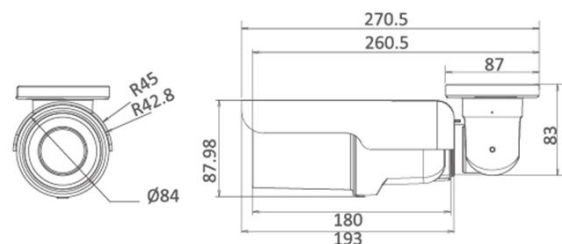

DynaHawk™ W5 Series - Bullet IP Camera

Camera		W1S1-5		W1V1-5	
Image Sensor	1/2.8" Progressive CMOS		1/2.7" Progressive CMOS		
Effective Pixels			1920(H) x 1080(V)		
Shutter Speed			1 - 1/10000 sec.		
Lens					
Lens type	Motorized vari-focal	Auto focus	Motorized vari-focal	Auto Focus	
Focal Length	3 - 10.5 mm	3 - 9 mm	3 - 10.5 mm	3 - 9 mm	
F Number	F 1.4	F1.2 (Wide); F2.1 (Tele)	F 1.4	F1.2 (Wide); F2.1 (Tele)	
FOV	90° (Wide); TBD° (Tele)	96° (Wide); 32° (Tele)	93.9° (Wide); TBD° (Tele)	108° (Wide); 41° (Tele)	
Minimum Illumination	0.2 lux (Color); 0.02 lux (B/W)	0.2 lux (Color); 0.02 lux (B/W)	0.2 lux (Color); 0.02 lux (B/W)	0.2 lux (Color); 0.02 lux (B/W)	
Operation					
Multiple Languages	English / French / German / Italian / Japanese / Korean / Portuguese / Russian / Simplified Chinese / Spanish / Traditional Chinese				
Image Setting	Iris control*	DC Iris / P Iris			
	Backlight Compensation	On / Off			
	White Balance	Manual / AWB / ATW / One Push			
	Noise Reduction	3D	On / Off		
	Wide Dynamic Range	On / Off			
	Privacy Mask	On / Off			
	Brightness	Manual			
	Exposure	Auto / Manual			
	Sharpness	Manual			
	Contrast	Manual			
	Saturation	Manual			
	Hue	Manual			
	Digital Zoom	Support			
	Motion Detection	On / Off			
	Privacy Mask Type	Color			
ICR + IR LED	Auto / LED On / LED Off / Smart IR / Light Sensor				
Tampering Alarm	On / Off				
Audio	Two-way Audio	Line in / Line Out			
	Compression	G.711 / G.726			
Network					
Interface	RJ-45, 10/100 Mbps Ethernet				
Video Compression	H.264 (MPEG-4 Part 10/AVC) / MJPEG				
Video Streaming	Dual Streams H.264 + MJPEG / H.264 + H.264 Quad Streams H.264 * 3 + MJPEG / H.264 * 3 + H.264				
Video Resolution	H.264- Full HD 1080P / SXGA / HD 720P / XGA / SVGA / D1 / VGA / CIF MJPEG- Full HD 1080P / SXGA / HD 720P / XGA / SVGA / D1 / VGA / CIF				
Frame Rate	Single Stream - 1080p (13/15fps) Dual Streams - 1080p (13/15 fps) + 720p (25/30 fps)				
Protocol	ARP, IPv4/v6, TCP/IP, UDP, RTP, RTSP, HTTP, HTTPS, ICMP, FTP, SMTP, DHCP, PPPoE, UPnP, IGMP, SNMP, QoS, ONVIF				
Security	HTTPS / IP Filter / IEEE 802.1x				
Alarm	Input	1 Set 5V 10kΩ pull up			
	Output	1 Set Photo Relay Output 300V DC/AC			
Event Notification	HTTP / FTP / SMTP				
Micro SD	microSDHC 32GB support				
Supported Web Browser	Internet Explorer (6.0+) / Chrome / Firefox / Safari				
User Account	20				
Password Levels	User and Administrator				
Mechanical					
Built-in IR Illuminator	Working Distance	up to 25 m			
	Wavelength	850 nm			
	Number of LEDs	24			
LED Indicator	Power / Link / ACT				
Connectors	Alarm	4 Pin Terminal Block			
	Power	3 Pin Terminal Block			
	Ethernet	RJ-45			
	Analog Video	1.0 Vp-p / 75 Ω, BNC			
	Audio	Line in / Line Out			
General					
Operating Temperature	w/o Heater: -10° C - 50° C (14° - 122° F) w/Heater: powered by DC12V: -30° C - 50° C (-22° - 122° F) w/Heater: powered by AC24V/PoE+: -40° C - 50° C (-40° - 122° F)				
	Humidity: 10% to 90%, no condensation				
Humidity	10% - 90%, No Condensation				
Weatherproof Standard	IP66				
Dimension	ø 84 x 260 mm (ø 3.3 x 7.1 in.)				
	ø 90 x 270 mm (ø 3.3 x 7.6 in.) w/ Sunshield				
Weight	940 g (2.07 lb)				
Power Source	DC 12V / AC 24V / PoE or AC 24V / PoE+				
Power Consumption	System: 5 W				
	(Built-in IR Illuminator: +3 W, Motorized Lens/Auto focus lens: +3.6 W, Heater: +12 W)				
Regulatory	CE / FCC / RoHS				