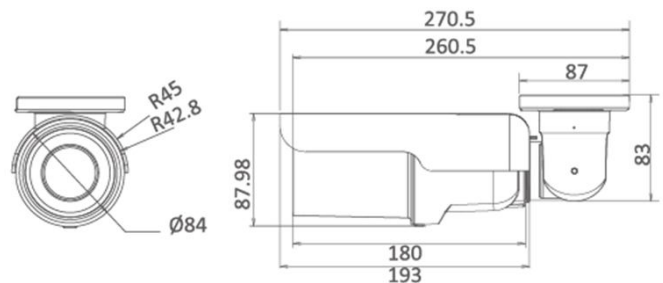

# DynaHawk™ W5 Series - Bullet IP Camera

Camera		W2S1-5	W2V1-5	
Image Sensor		1/2.8" Progressive CMOS	1/2.7" Progressive CMOS	
Effective Pixels			1920(H) x 1080(V)	
Shutter Speed			1 - 1/10000 sec.	
Lens				
Lens type	Motorized vari-focal	Auto focus	Motorized vari-focal	
Focal Length	3 - 10.5 mm	3 - 9 mm	3 - 10.5 mm	
F Number	F 1.4	F1.2 (Wide); F2.1 (Tele)	F 1.4	
FOV	90° (Wide); TBD° (Tele)	96° (Wide); 32° (Tele)	93.9° (Wide); TBD° (Tele)	
Minimum Illumination	0.2 lux (Color); 0.02 lux (B/W)	0.2 lux (Color); 0.02 lux (B/W)	0.2 lux (Color); 0.02 lux (B/W)	
0.2 lux (Color); 0.02 lux (B/W)			0.2 lux (Color); 0.02 lux (B/W)	
Operation				
Multiple Languages	English / French / German / Italian / Japanese / Korean / Portuguese / Russian / Simplified Chinese / Spanish / Traditional Chinese			
Image Setting	Iris control*	DC Iris / P Iris		
	Backlight Compensation	On / Off		
	White Balance	Manual / AWB / ATW / One Push		
	Noise Reduction	3D	On / Off	
	Wide Dynamic Range	On / Off		
	Privacy Mask	On / Off		
	Brightness	Manual		
	Exposure	Auto / Manual		
	Sharpness	Manual		
	Contrast	Manual		
	Saturation	Manual		
	Hue	Manual		
	Digital Zoom	Support		
	Motion Detection	On / Off		
	Privacy Mask Type	Color		
Audio	ICR + IR LED	Auto / LED On / LED Off / Smart IR / Light Sensor		
	Tampering Alarm	On / Off		
Audio	Two-way Audio	Line in / Line Out		
	Compression	G.711 / G.726		
Network				
Interface	RJ-45, 10/100 Mbps Ethernet			
Video Compression	H.264 (MPEG-4 Part 10/AVC) / MJPEG			
Video Streaming	Dual Streams H.264 + MJPEG / H.264 + H.264			
	Quad Streams H.264 * 3 + MJPEG / H.264 * 3 + H.264			
Video Resolution	H.264- Full HD 1080P / SXGA / HD 720P / XGA / SVGA / D1 / VGA / CIF MJPEG- Full HD 1080P / SXGA / HD 720P / XGA / SVGA / D1 / VGA / CIF			
Frame Rate	Dual Streams : 1080p (25/30 fps) + D1 (25/30 fps)			
Protocol	ARP, IPv4/v6, TCP/IP, UDP, RTP, RTSP, HTTP, HTTPS, ICMP, FTP, SMTP, DHCP, PPPoE, UPnP, IGMP, SNMP, QoS, ONVIF			
Security	HTTPS / IP Filter / IEEE 802.1x			
Alarm	Input	1 Set 5V 10kΩ pull up		
	Output	1 Set Photo Relay Output 300V DC/AC		
Event Notification	HTTP / FTP / SMTP			
Micro SD	microSDHC 32GB support			
Supported Web Browser	Internet Explorer (6.0+) / Chrome / Firefox / Safari			
User Account	20			
Password Levels	User and Administrator			
Mechanical				
Built-in IR Illuminator	Working Distance	up to 25 m		
	Wavelength	850 nm		
	Number of LEDs	24		
LED Indicator	Power / Link / ACT			
Connectors	Alarm	4 Pin Terminal Block		
	Power	3 Pin Terminal Block		
	Ethernet	RJ-45		
	Analog Video	1.0 Vp-p / 75 Ω, BNC		
Audio	Line in / Line Out			
General				
Operating Temperature	w/o Heater: -10°C - 50°C (14° - 122° F)			
	w/Heater: powered by DC12V: -30°C - 50°C (-22° - 122° F)			
	w/Heater: powered by AC24V/PoE+: -40°C - 50°C (-40° - 122° F)			
Humidity	Humidity: 10% to 90%, no condensation			
Weatherproof Standard	IP66			
Dimension	ø 84 x 260 mm (ø 3.3 x 7.1 in.) ø 90 x 270 mm (ø 3.3 x 7.6 in.) w/ Sunshield			
Weight	940 g (2.07 lb)			
Power Source	DC 12V / AC 24V / PoE or AC 24V / PoE+			
Power Consumption	System: 5 W (Built-in IR Illuminator: +3 W, Motorized Lens/Auto focus lens: +3.6 W, Heater: +12 W)			
Regulatory	CE / FCC / RoHS			