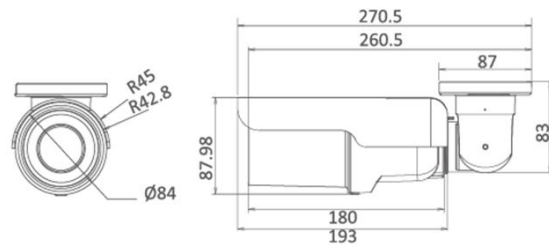

DynaHawk™ W5 Series - Bullet IP Camera

Camera	W3S1-5		W3A3-5		W3A2-5	
Image Sensor	1/2.8" Sony Progressive CMOS		1/3" Progressive CMOS		1/2.5" Progressive CMOS	
Effective Pixels	2048(H) x 1536(V)		2048(H) x 1536(V)		2592 (H) x 1944 (V)	
Shutter Speed			1 - 1/10000 sec.			
Lens						
Lens type	Motorized vari-focal		Auto focus		Motorized vari-focal	
Focal Length	3 - 10.5 mm		3 - 9 mm		3.3 - 10.5 mm	
F Number	F 1.4		F 1.2(W) - F 2.1(T)		F 1.4	
FOV	95° (Wide); TBD° (Tele)		99.8° (Wide); 35.2° (Tele)		90° (Wide); 30° (Tele)	
Minimum Illumination	0.2 lux (Color); 0.02 lux (B/W)		0.2 lux (Color); 0.02 lux (B/W)		0.2 lux (Color); 0.02 lux (B/W)	
Operation						
Multiple Languages	English / French / German / Italian / Japanese / Korean / Portuguese / Russian / Simplified Chinese / Spanish / Traditional Chinese					
Iris control*	DC Iris		DC Iris / P Iris		DC Iris / P Iris	
Backlight Compensation			DC Iris		DC Iris / P Iris	
White Balance	Manual / AWB / ATW / One Push					
Noise Reduction	3D		On / Off			
Wide Dynamic Range	Gamma WDR		Gamma WDR / Shutter WDR		Gamma WDR	
Privacy Mask	On / Off					
Brightness	Manual					
Exposure	Auto / Manual					
Sharpness	Manual					
Contrast	Manual					
Saturation	Manual					
Hue	Manual					
Digital Zoom	Support					
Motion Detection	On / Off					
Privacy Mask Type	Color					
ICR + IR LED	Auto / LED On / LED Off / Smart IR / Light Sensor					
Tampering Alarm	On / Off					
Two-way Audio	Line in / Line Out					
Compression	G.711 / G.726					
Network						
Interface	RJ-45, 10/100 Mbps Ethernet					
Video Compression	H.264 (MPEG-4 Part 10/AVC) / MJPEG					
Video Streaming	Dual Streams H.264 + MJPEG / H.264 + H.264 Quad Streams H.264 * 3 + MJPEG / H.264 * 3 + H.264					
Video Resolution	H.264- 3M / Full HD 1080P / SXGA / HD 720P / XGA / SVGA / D1 / VGA / CIF MJPEG- Full HD 1080P / SXGA / HD 720P / XGA / SVGA / D1 / VGA / CIF				H.264- 5M / 3M / Full HD 1080P / SXGA / HD 720P / XGA / SVGA / D1 / VGA / CIF MJPEG- Full HD 1080P / SXGA / HD 720P / XGA / SVGA / D1 / VGA / CIF	
Frame rate	Dual Streams : 2048 x 1536 (15 fps) + 720p (15 fps) 1080p (25 / 30 fps) + D1 (25 / 30 fps)				Dual Streams : 2952 x 1944 (12 fps) + D1 (12 fps) 2048 x 1536 (15 fps) + 720p (15 fps) 1080p (25 / 30 fps) + D1 (25 / 30 fps)	
Protocol	ARP, IPv4/v6, TCP/IP, UDP, RTP, RTSP, HTTP, HTTPS, ICMP, FTP, SMTP, DHCP, PPPoE, UPnP, IGMP, SNMP, QoS, ONVIF					
Security	HTTPS / IP Filter / IEEE 802.1x					
Alarm Input	1 Set 5V 10kΩ pull up					
Alarm Output	1 Set Photo Relay Output 300V DC/AC					
Event Notification	HTTP / FTP / SMTP					
Micro SD	microSDHC 32GB support					
Supported Web Browser	Internet Explorer (6.0+) / Chrome / Firefox / Safari					
User Account	20					
Password Levels	User and Administrator					
Mechanical						
Built-in IR Illuminator	Working Distance		up to 25 m			
	Wavelength		850 nm			
	Number of LEDs		24			
LED Indicator	Power / Link / ACT					
Connectors	Alarm		4 Pin Terminal Block			
	Power		3 Pin Terminal Block			
	Ethernet		RJ-45			
	Analog Video		1.0 Vp-p / 75 Ω, BNC			
	Audio		Line in / Line Out			
General						
Operating Temperature	w/o Heater: -10°C - 50°C (14° - 122° F) w/Heater: powered by DC12V: -30°C - 50°C (-22° - 122° F) w/Heater: powered by AC24V/PoE+: -40°C - 50°C (-40° - 122° F) Humidity: 10% to 90%, no condensation					
Humidity	10% - 90%, No Condensation					
Weatherproof Standard	IP66					
Dimension	ø 84 x 260 mm (ø 3.3 x 7.1 in.) ø 90 x 270 mm (ø 3.3 x 7.6 in.) w/ Sunshield					
Weight	940 g (2.07 lb)					
Power Source	DC 12V / AC 24V / PoE or AC 24V / PoE+					
Power Consumption	System: 5 W (Built-in IR Illuminator: +3 W, Motorized Lens/Auto focus lens: +3.6 W, Heater: +12 W)					
Regulatory	CE / FCC / RoHS					