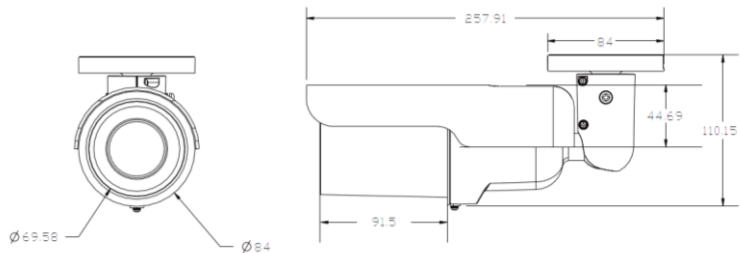

# DynaHawk™ W5 Series - Bullet IP Camera

Camera	W3S1-5	W3V6-5	W3A2-5
Image Sensor	1/2.8" Sony Progressive CMOS	1/3" Progressive CMOS	1/2.5" Progressive CMOS
Effective Pixels	2048(H) x 1536(V)	2688(H) x 1520(V)	2592 (H) x 1944 (V)
Shutter Speed		1 ~ 1/10000 sec.	
<b>Lens</b>			
Lens type	Motorized vari-focal	3x Optical Zoom, Auto Focus	Motorized vari-focal
Focal Length	3 ~ 10.5 mm	3 ~ 9 mm	3.3 ~ 10.5 mm
F Number	F 1.4	F 1.2(W) - F 2.1(T)	F 1.4
FOV	90° (Wide); TBD (Tele)	99.8° (Wide); 35.2° (Tele)	109° (Wide); 33° (Tele)
Minimum Illumination	0.2 lux (Color); 0.02 lux (B/W)	0.2 lux (Color); 0.02 lux (B/W)	TBD
<b>Operation</b>			
Multiple Languages	English / French / German / Italian / Japanese / Korean / Portuguese / Russian / Simplified Chinese / Spanish / Traditional Chinese		
Iris control*	DC Iris	DC Iris / P Iris	DC Iris
Backlight Compensation			On / Off
White Balance			Manual / AWB / ATW / One Push
Noise Reduction	3D		On / Off
Wide Dynamic Range		Gamma WDR	Gamma WDR / Shutter WDR
Privacy Mask			On / Off
Brightness			Manual
Exposure			Auto / Manual
Sharpness			Manual
Contrast			Manual
Saturation			Manual
Hue			Manual
Digital Zoom			Support
Privacy Mask Type			Color
ICR + IR LED			Auto / LED On / LED Off / Smart IR / Light Sensor
Motion Detection			By Schedule / On / Off
Tampering Alarm			By Schedule / On / Off
Network Failure Detection			By Schedule / On / Off
Audio Detection			On / Off
Two-way Audio			Line in / Line Out
Compression			G.711 / G.726
<b>Network</b>			
Interface	RJ-45, 10/100 Mbps Ethernet		
Video Compression	H.264 (MPEG-4 Part 10/AVC) / MJPEG		
Video Streaming	Dual Streams H.264 + MJPEG / H.264 + H.264		
Video Resolution	H.264- 3M / Full HD 1080P / SXGA / HD 720P / XGA / SVGA / D1 / VGA / CIF	H.264- 4M / Full HD 1080P / SXGA / HD 720P / XGA / SVGA / D1 / VGA / CIF	H.264- 5M / 3M / Full HD 1080P / SXGA / HD 720P / XGA / SVGA / D1 / VGA / CIF
MIPEG- Full HD 1080P / SXGA / HD 720P / XGA / SVGA / D1 / VGA / CIF	MIPEG- Full HD 1080P / SXGA / HD 720P / XGA / SVGA / D1 / VGA / CIF	MIPEG- Full HD 1080P / SXGA / HD 720P / XGA / SVGA / D1 / VGA / CIF	MIPEG- Full HD 1080P / SXGA / HD 720P / XGA / SVGA / D1 / VGA / CIF
Frame rate	Dual Streams : 2048 x 1536 (15 fps) + 720p (15 fps) 1080p (25 / 30 fps) + D1 (25 / 30 fps)	Dual Streams: 2688 x 1520 (15 fps) + D1 (15 fps) 1080p (25 / 30 fps) + D1 (25 / 30 fps)	Dual Streams : 2952 x 1944 (12 fps) + D1 (12 fps) 2048 x 1536 (15 fps) + 720p (15 fps) 1080p (25 / 30 fps) + D1 (25 / 30 fps)
Protocol	ARP, IPv4/v6, TCP/IP, UDP, RTP, RTSP, HTTP, HTTPS, ICMP, FTP, SMTP, DHCP, PPPoE, UPnP, IGMP, SNMP, QoS, ONVIF		
Security	HTTPS / IP Filter / IEEE 802.1x		
Alarm Input	1 Set		
Alarm Output	1 Set		
Event Notification	HTTP / FTP / SMTP		
Micro SD	microSDHC 32GB support		
Supported Web Browser	Internet Explorer (6.0+) / Chrome / Firefox / Safari		
User Account	20		
Password Levels	User and Administrator		
<b>Mechanical</b>			
Built-in IR Working Distance	up to 25 m		
Wavelength	850 nm		
Number of LEDs	24		
LED Indicator	Power / Link / ACT		
Connectors	4 Pin Terminal Block		
Power	3 Pin Terminal Block		
Ethernet	RJ-45		
Analog Video	1.0 Vp-p / 75 Ω, BNC		
Audio	Line in / Line Out		
<b>General</b>			
Operating Temperature	w/o Heater: -10°C ~ 50°C (14° ~ 122° F)		
Humidity	10% ~ 90%, No Condensation		
Weatherproof Standard	IP66		
Dimension	Ø 84 x 260 mm (Ø 3.3 x 7.1 in.)		
Weight	940 g (2.07 lb)		
Power Source	DC 12V / AC 24V / PoE or AC 24V / PoE+		
Power Consumption	System: 5 W (Built-in IR Illuminator: +3 W, Motorized Lens/Auto focus lens: +3.6 W, Heater: +12 W)		
Regulatory	CE / FCC / RoHS		