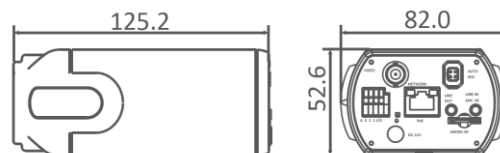

Key Features

- Progressive Scan CMOS Sensor
- 3MP / 5MP Resolution*
- Quad Streams Compression- H.264 Baseline / Main / High Profile + MJPEG
- Quad Stream Support
- Dual Streams: 5MP @ 12 fps + D1 @ 12 fps
  4MP @ 15 fps + D1 @ 15 fps
  3MP @ 15 fps + 720P @ 15 fps
  Full HD 1080P @ 30fps + D1 @ 30fps
- Portrait Mode Support
- Wide Dynamic Range
- Text Overlay and Privacy Masks
- microSD Support
- BNC analog output
- RS-485 support
- Power Support- PoE/DC12V/AC24V
- ONVIF Support