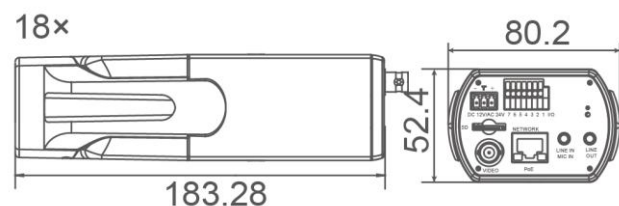

Premium H.264 IP Camera W7-3x Series

Item		W7-2M/3x
<b>Camera</b>		
Image Sensor	1/2.8" Sony Progressive CMOS	1/2.7" Progressive CMOS
Effective Pixels	1920(H) x 1080(V)	1920(H) x 1080(V)
Shutter Speed	1 - 1/10000 sec.	
<b>Lens</b>		
Lens	3x Optical Zoom, Auto Focus	
F Number	F1.2 (Wide); F2.1 (Tele)	
<b>Operation</b>		
Multiple Languages	English / French / German / Italian / Japanese / Korean / Portuguese / Russian / Simplified Chinese / Spanish / Traditional Chinese	
Image Setting	Iris Control	P-IRIS & DC-IRIS
	Backlight	On / Off
	White Balance	Manual / AWB / ATW / One Push
	3D Noise Reduction	On / Off
	Wide Dynamic	On / Off
	Privacy Mask	On / Off
	Brightness	Manual
	Exposure	Auto / Manual
	Sharpness	Manual
	Contrast	Manual
	Saturation	Manual
	Hue	Manual
	Digital Zoom	Support
	Motion detection	On / Off / By Schedule
	Privacy Mask Type	Color
Audio	Two-way Audio	Line out, Line in
	Compression	G.711 / G.726
<b>Network</b>		
Interface	RJ-45, 10/100 Mbps Ethernet	
Video Compression	H.264 (MPEG-4 Part 10/AVC) / MJPEG	
Video Streaming	Quad Streams H.264 + H.264 + H.264 + MJPEG / H.264 + H.264 + H.264 + H.264	
Video Resolution	H.264- Full HD 1080P / HD 720P / XGA / SVGA / D1 / VGA / CIF MJPEG- Full HD 1080P / HD 720P / XGA / SVGA / D1 / VGA / CIF	
Protocol	IPv4/v6, TCP/IP, UDP, RTP, RTSP, HTTP, HTTPS, ICMP, FTP, SMTP, DHCP, PPPoE, UPnP, IGMP, SNMP, ARP, QoS, ONVIF	
Security	HTTPS / IP Filter / IEEE 802.1x	
Alarm	Input	1 Set 5V 10kΩ pull up
	Output	1 Set Photo Relay Output 300V DC/AC
Event Notification	HTTP / FTP / SMTP	
Micro SD	microSDHC 32GB support	
User Account	20	
Password Levels	User and Administrator	
Internet Browser	Internet Explorer (6.0+), Chrome, Firefox, Safari	
<b>Mechanical</b>		
LED Indicator	Power / Link / ACT	
Connectors	Alarm	4 Pin Terminal Block
	Power	3 Pin Terminal Block
	Ethernet	RJ-45
	Analog Video	1.0 Vp-p / 75 Ω, BNC
	RS-485	D+, D-
Audio	Stereo Phone Jack, Ø 3.5 mm	
<b>General</b>		
Operating Temperature	-10° C - 50° C (14° F-122° F)	
Humidity	10% - 90%, No Condensation	
Dimension	165.0 x 80.0 x 52.4 mm (L x W x H)	
Weight	300 g (0.66 lb)	
Power Source	DC 12V / AC 24V / PoE	
Power Consumption	6 W (500 mA)	
Regulatory	CE / FCC / RoHS	