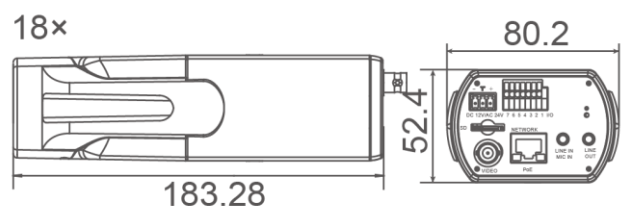

DynaHawk™ W7 Series - Zoom AF Box IP Camera

Camera		W3S1-7
Image Sensor		1/2.8" Sony Progressive CMOS
Effective Pixels		2048(H) x 1536(V)
Minimum Illumination		0.2 lux (Color) @ F 1.2 0.02 lux (B/W) @ F1.2
Shutter Speed		1 ~ 1/10000 sec.
Lens		
Lens		18x Optical Zoom, Auto Focus
Focal Length		18x: 4.7-84.6mm
F Number		18x: F1.6 (Wide); F2.8 (Tele)
Operation		
Multiple Languages		English / French / German / Italian / Japanese / Korean / Portuguese / Russian / Simplified Chinese / Spanish / Traditional Chinese
Image Setting	Backlight Compensation	On / Off
	White Balance	Manual / AWB / ATW
	Brightness	Manual
	Exposure	Auto / Manual
	Sharpness	Manual
	Contrast	Manual
	Saturation	Manual
	Hue	Manual
	Noise Reduction	3D On / Off (w/ Motion Compensation)
	Wide Dynamic Range	On / Off
	Digital Zoom	Support 8x
	ICR	Auto / On / Off
	Privacy Mask	On / Off
Event Setting	Region of Interest	On / Off
	Network Failure Detection	By Schedule / On / Off
	Audio Detection	On / Off
	Motion Detection	By Schedule / On / Off
Audio	Tampering Alarm	By Schedule / On / Off
	Two-way Audio	Built-in MIC / Two-way Audio (Line in / Line out)
Compression		G.711 / G.726
Network		
Interface		RJ-45, 10/100 Mbps Ethernet
Video Compression		H.264 (MPEG-4 Part 10/AVC) / MJPEG
Video Streaming	Dual Streaming	3M - H.264 2048 x 1536 (15 fps) + H.264/MJPEG 720p(15 fps) 2M - H.264 1080P (30/25 fps) + H.264/MJPEG D1(30/25 fps)
		H.264- 2048 x 1536 (3M) / Full HD 1080P / HD 720P / XGA / SVGA / D1 / VGA / CIF MJPEG- Full HD 1080P / HD 720P / XGA / SVGA / D1 / VGA / CIF
Video Resolution		
Protocol		ARP, IPv4/v6, TCP/IP, UDP, RTP, RTSP, HTTP, HTTPS, ICMP, FTP, SMTP, DHCP, PPPoE, UPnP, IGMP, SNMP, QoS, ONVIF
Security		HTTPS / IP Filter / IEEE 802.1X
Alarm	Input	1 Set 5V 10kΩ pull up
	Output	1 Set Photo Relay Output 300V DC/AC
Event Notification		HTTP / FTP / SMTP
Storage	Local	microSDHC 32GB support
	Network	NAS
Supported Web Browser		Internet Explorer (6.0+) / Chrome / Firefox / Safari
User Account		20
Password Levels		User and Administrator
Mechanical		
LED Indicator		Power / Link / ACT
Connector	Alarm	4 Pin Terminal Block, Pitch 3.5 mm
	Power	3pin Terminal Block
	Ethernet	RJ-45
	Analog Video	1.0 Vp-p / 75 Ω, BNC
	RS485	D+, D-
Audio		Stereo Phone Jack, Ø 3.5mm
General		
Operating Temperature		-10°C ~ 50°C (14° ~ 122° F)
Humidity		10% ~ 90%, No Condensation
Dimension		18x: 183.3 x 80.2 x 52.4 mm (L x W x H)
Weight		18x: 450g (1lb)
Power Source		DC 12V / AC 24V / PoE
Power Consumption		6 W (500 mA)
Regulatory		EMC/ LVD/ FCC