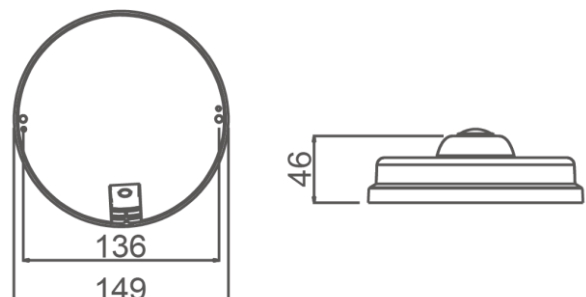

Key Features

- Progressive Scan CMOS Sensor
- Dual Streams, 5M resolution + D1
- Multiple Dewarp Display Modes
  Digital PTZ / Panorama View / Quad View
- Smart Event Function
  Audio Detection / Motion Detection / Network Failure Detection / Tampering Alarm
  Periodical Event / Manual Trigger Event
- Multiple and Dynamic Region of Interest (ROI) Windows
- Smart TextOverlay and Privacy Masks
- Wide Dynamic Range
- Day/Night (ICR)
- IR LED Module
- Built-in MIC & Speaker
- 2D / 3D Noise Reduction / Color Noise Reduction
- Weatherproof (IP66 International)*
- MicroSD and NAS Recording Support
- ONVIF Support