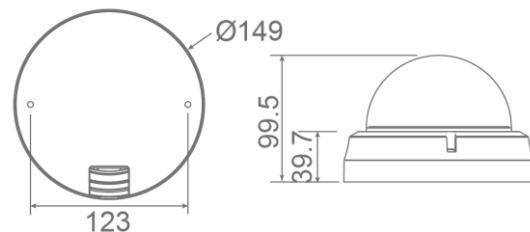

Key Features

- Progressive Scan CMOS Sensor
- Dual Streaming- Full HD 1080P Real Time + D1 Real Time
- Quad Streams Compression- H.264 Baseline / Main / High Profile + MJPEG
- Multi-language Support
- Tampering Alarm
- Remote Zoom & Focus (Motorized Lens)*
- Wide Dynamic Range
- Motion Detection
- Privacy Masks
- Smart Picture Quality / 3D Noise Reduction
- Vertical View Mode (Image rotation by 90 degrees)
- Smart IR Mode
- Network Failure Detection
- Day/Night (ICR)
- IR LED Module (working distance up to 25 m)*
- microSD Support
- BNC analog output
- Weatherproof (IP66 International)
- High Power PoE (PoE+)
- ONVIF Support