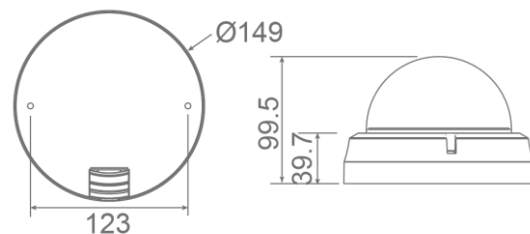

■ Key Features

- Progressive Scan CMOS Sensor
- Dual Streaming- Full HD 1080P Real Time + D1 Real Time
- Quad Streams Compression- H.264 Baseline / Main / High Profile + MJPEG
- Multi-language Support
- Tampering Alarm
- Remote Zoom & Focus (Motorized Lens)*
- Wide Dynamic Range
- Motion Detection
- Privacy Masks
- Smart Picture Quality / 3D Noise Reduction
- Vertical View Mode (Image rotation by 90 degrees)
- Smart IR Mode
- Network Failure Detection
- Day/Night (ICR)
- IR LED Module (working distance up to 25 m)*
- microSD Support
- BNC analog output
- Weatherproof (IP66 International)
- High Power PoE (PoE+)
- ONVIF Support