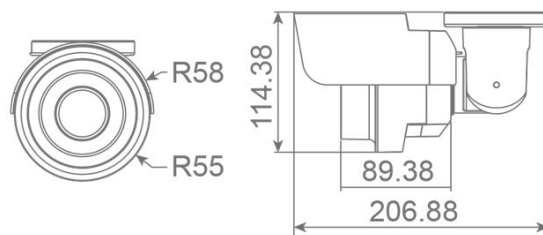

DynaHawk™ WB Series - Compact Bullet IP Camera

Camera	W3S1-B		W3A3-B		W3A2-B	
Image Sensor	1/2.8" Sony Progressive CMOS		1/3" Progressive CMOS		1/2.5" Progressive CMOS	
Effective Pixels	2048(H) x 1536(V)		2048(H) x 1536(V)		2592 (H) x 1944 (V)	
Shutter Speed			1 - 1/10000 sec.			
Lens						
Lens type	Motorized vari-focal		Auto focus		Motorized vari-focal	
Focal Length	3 - 10.5 mm		3 - 9 mm		3.3 - 10.5 mm	
F Number	F 1.4		F 1.2(W) - F 2.1(T)		F 1.4	
FOV	95° (Wide); TBD° (Tele)		TBD		90° (Wide); 30° (Tele)	
Minimum Illumination	0.2 lux (Color); 0.02 lux (B/W)		TBD		0.2 lux (Color); 0.02 lux (B/W)	
Operation						
Multiple Languages	English / French / German / Italian / Japanese / Korean / Portuguese / Russian / Simplified Chinese / Spanish / Traditional Chinese					
Iris control*	DC Iris		DC Iris / P Iris		DC Iris	
Backlight Compensation			DC Iris		DC Iris / P Iris	
White Balance	Manual / AWB / ATW / One Push					
Noise Reduction	3D		On / Off			
Wide Dynamic Range	Gamma WDR		Gamma WDR / Shutter WDR		Gamma WDR	
Privacy Mask	On / Off					
Brightness	Manual					
Exposure	Auto / Manual					
Sharpness	Manual					
Contrast	Manual					
Saturation	Manual					
Hue	Manual					
Digital Zoom	Support					
Motion Detection	On / Off					
Privacy Mask Type	Color					
ICR + IR LED	Auto / LED On / LED Off / Smart IR / Light Sensor					
Tampering Alarm	On / Off					
Audio	Two-way Audio		Line in / Line Out			
Compression	G.711 / G.726					
Network						
Interface	RJ-45, 10/100 Mbps Ethernet					
Video Compression	H.264 (MPEG-4 Part 10/AVC) / MJPEG					
Video Streaming	Dual Streams H.264 + MJPEG / H.264 + H.264 Quad Streams H.264 * 3 + MJPEG / H.264 * 3 + H.264					
Video Resolution	H.264- 3M / Full HD 1080P / SXGA / HD 720P / XGA / SVGA / D1 / VGA / CIF		MJPEG- Full HD 1080P / SXGA / HD 720P / XGA / SVGA / D1 / VGA / CIF		H.264- 5M / 3M / Full HD 1080P / SXGA / HD 720P / XGA / SVGA / D1 / VGA / CIF	
Frame rate	Dual Streams : 2048 x 1536 (15 fps) + 720p (15 fps) 1080p (25 / 30 fps) + D1 (25 / 30 fps)		Dual Streams : 2952 x 1944 (12 fps) + D1 (12 fps) 2048 x 1536 (15 fps) + 720p (15 fps) 1080p (25 / 30 fps) + D1 (25 / 30 fps)			
Protocol	ARP, IPv4/v6, TCP/IP, UDP, RTP, RTSP, HTTP, HTTPS, ICMP, FTP, SMTP, DHCP, PPPoE, UPnP, IGMP, SNMP, QoS, ONVIF					
Security	HTTPS / IP Filter / IEEE 802.1x					
Alarm	Input	1 Set				
	Output	5V 10kΩ pull up				
Event Notification	1 Set Photo Relay Output 300V DC/AC					
Micro SD	HTTP / FTP / SMTP					
Supported Web Browser	microSDHC 32GB support					
User Account	Internet Explorer (6.0+) / Chrome / Firefox / Safari					
Password Levels	20					
	User and Administrator					
Mechanical						
Built-in IR Illuminator	Working Distance	up to 25 m				
	Wavelength	850 nm				
	Number of LEDs	24				
LED Indicator	Power / Link / ACT					
Connectors	Alarm	4 of 6 Pin Terminal Block (Female)				
	Power	4 Pin Terminal Block				
	Ethernet	RJ-45				
	Analog Video	1.0 Vp-p / 75 Ω, BNC				
	Audio	Line in / Line Out				
General						
Operating Temperature	w/o Heater: -10°C - 50°C (14° - 122° F) w/ Heater: -40°C - 50°C (-31° - 122° F)					
Humidity	10% - 90%, No Condensation					
Weatherproof Standard	IP66					
Dimension	Board - Ø110 x 100.58 (w/o Sunshield) Vari-focal / Motorized / AF - Ø110 x 127.58 (w/o Sunshield) Board - Ø114.38 x 89.38 x 206.88 mm (w/ Sunshield) Vari-focal / Motorized / AF - Ø114.38 x 116.38 x 206.88 mm (w/ Sunshield)					
Weight	910g					
Power Source	DC 12V / AC 24V / PoE+					
Power Consumption	System : max 5W IRLED : max 3.6W / Heater : max 13W / Motorized : max 3W / 3x AF : max 3W					
Regulatory	CE / FCC / RoHS					