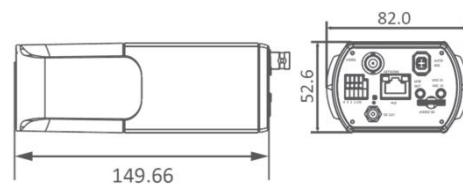

Unit: (mm)

DynaHawk™ X6 Series - Ultra-WDR Box IP Camera

Camera	X05B-6	X057-6	X056-6	
Image Sensor	1/1.9" Sony Progressive CMOS	1/2.8" Sony Progressive CMOS	1/3" Sony Progressive CMOS	
Effective Pixels	1920(H) x 1080(V)	1920(H) x 1080(V)	1280(H) x 1024(V)	
Minimum Illumination	0.002 lux@F1.2 (Color) 0.0002 lux@F1.2 (B/W)	0.01 lux@F1.2 (Color) 0.001 lux@F1.2 (B/W)	0.01 lux@F1.2 (Color) 0.001 lux@F1.2 (B/W)	
Shutter Speed		1 ~ 1/10000 sec.		
Operation				
Multiple Languages	English / French / German / Italian / Japanese / Korean / Portuguese / Russian / Simplified Chinese / Spanish / Traditional Chinese			
Image Setting	Backlight Compensation	On / Off		
	White Balance	Auto / Manual / ATW / Indoor / Outdoor		
	2D/3D Noise Reduction	Low / Middle / High / Off		
	Wide Dynamic Range	Shutter WDR (96dB)	Shutter WDR (96dB)	Shutter WDR (120dB)
	Privacy Mask	On / Off		
	Brightness	Manual		
	Exposure	Auto / Manual		
	Sharpness	Manual		
	Contrast	Manual		
	Saturation	Manual		
	Hue	Manual		
	Digital Zoom	Support		
	Motion Detection	On / Off / By Schedule		
	Privacy Mask Type	Color		
	ICR	Auto / LED On / LED Off / Smart IR / Light Sensor*		
Audio	Tampering Alarm	On / Off / By Schedule		
	Digital Image Stabilization	On / Off		
	Two-way Audio	Line in / Line Out		
Auto Back Focus*	Support*			
Network				
Interface	RJ-45, 10/100/1000 Mbps Ethernet (Giga Ethernet)			
Video Compression	H.264 (MPEG-4 Part 10/AVC) / MJPEG			
Video Streaming	Dual	PAL: H.264 1080P(50 fps) + H.264/MJPEG D1(50 fps) NTSC: H.264 1080P(60 fps) + H.264 D1 (30 fps) H.264 1080P(60 fps) + MJPEG VGA (30 fps)	H.264 720P(50/60 fps) + H.264/MJPEG SVGA(50/60 fps)	
	Quad	H.264 1080P(25/30 fps) + H.264 720P(25/30 fps) + H.264 720P(25/30 fps) + H.264/MJPEG CIF(25/30 fps)	H.264 SXGA(25/30 fps) + H.264 720P(25/30 fps) + H.264 SVGA(25/30 fps) + H.264/MJPEG CIF(25/30 fps)	
Video Resolution	Full HD 1080P / SXGA / HD 720P / XGA / SVGA / D1 / VGA / CIF / QCIF @50/60fps or 25/30fps (2 shutter WDR)		SXGA / HD 720P / XGA / SVGA / D1 / VGA / CIF / QCIF @50/60fps (2 shutter WDR) or 25/30fps (4 shutter WDR)	
Protocol	ARP, IPv4/v6, TCP/IP, UDP, RTP, RTSP, HTTP, HTTPS, ICMP, FTP, SMTP, DHCP, PPPoE, UPnP, IGMP, SNMP, QoS, ONVIF			
Security	HTTPS / IP Filter / IEEE 802.1X			
Alarm	Input	1 Set 5V 10kΩ pull up		
	Output	1 Set Photo Relay Output 300V DC/AC		
Event Notification	HTTP / FTP / SMTP			
Micro SD	microSDHC 32GB support			
Supported Web Browser	Internet Explorer (6.0+) / Chrome / Firefox / Safari			
User Account	20			
Password Levels	User and Administrator			
Mechanical				
Lens Mounting	CS Mount			
LED Indicator	Power / Link / ACT			
Connectors	Auto Iris	DC Drive		
	Alarm	4 Pin Terminal Block, Pitch 3.5 mm		
	Power	DC jack or 3pin Terminal Block*		
	Ethernet	RJ-45		
	Analog Video	1.0 Vp-p / 75 Ω, BNC		
	Audio	Line in / Line Out		
	RS-485*	D+,D-		
General				
Operating Temperature	-10°C ~ 50°C (14° ~ 122° F)			
Humidity	10% ~ 90%, No Condensation			
Dimension	Non-ABF model: 125 x 82 x 52 mm (L x W x H) w/o Lens / ABF: 149.66 x 79.73 x 52.57 mm (L x W x H) w/o Lens			
Weight	Non-ABF model: 330 g (0.73 lb) w/o Lens / ABF model: 395g (0.87 lb) w/o Lens			
Power Source	PoE / DC12V / AC24V*			
Power Consumption	Non-ABF: 5.5W / ABF: 7.5W (PoE/DC12V model)			
Regulatory	CE / FCC			