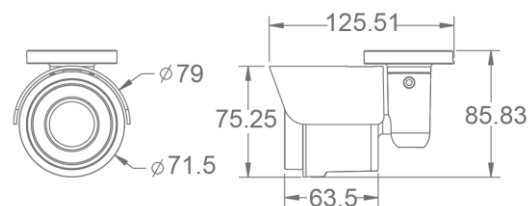

DynaHawk™ XJ Series - Ultra-WDR Micro Bullet IP Camera

Camera	X056-J	X057-J	X058-J			
Image Sensor	1/3" Sony Progressive CMOS	1/2.8" Sony Progressive CMOS	1/1.9" Sony Progressive CMOS			
Effective Pixels	1280(H) x 1024(V)	1920(H) x 1080(V)	1920(H) x 1080(V)			
Minimum Illumination	TBD	TBD	TBD			
Shutter Speed	1 ~ 1/10000 sec.					
Lens	Board lens	Vari-focal lens	Board lens	Vari-focal lens	Board lens	Vari-focal lens
Focal Length	2.8mm / 3.6mm	3-10.5mm	2.8mm / 3.6mm	3-10.5mm	4 mm	4-8 mm
F Number	F2.0/ F1.8	F1.4	F2.0/ F1.8	F1.4	F 1.8	F 1.65
FOV	102° / 71.4°	Wide: 75.6° , Tele: 28.7°	114.6° / 78°	Wide: 93.2° , Tele: 31.9°	112.6°	Wide: 102° , Tele: 52°
Operation	English / French / German / Italian / Korean / Simplified Chinese / Traditional Chinese / Russian / Portuguese / Spanish / Japanese					
Multiple Languages	English / French / German / Italian / Korean / Simplified Chinese / Traditional Chinese / Russian / Portuguese / Spanish / Japanese					
Image Setting	Backlight Compensation	On/Off				
	White Balance	Auto / Manual / ATW / Indoor / Outdoor				
	Noise Reduction	3D / 2D	Low / Middle / High / Off			
	Wide Dynamic Range	Shutter WDR (120dB)				
	Privacy Mask	On/Off				
	Brightness	Manual				
	Exposure	Auto / Manual				
	Sharpness	Manual				
	Contrast	Manual				
	Saturation	Manual				
	Hue	Manual				
	Digital Zoom	Support				
	Motion Detection	On / Off / By Schedule				
	Privacy Mask Type	Color				
ICR	Auto / On / Off / Smart					
ICR + IR LED	Auto / LED On / LED Off / Smart IR / Light Sensor					
Tampering Alarm	On / Off / By Schedule					
Audio	Two-way Audio		Indoor: Terminal Block		Outdoor: N/A	
Compression	G.711/G.726					
Network	RJ-45, 10/100/1000 Mbps Ethernet (Giga Ethernet)					
Interface	H.264 (MJPEG-4 Part 10/AVC)/ MJPEG					
Video Compression	H.264 (MJPEG-4 Part 10/AVC)/ MJPEG					
Video Streaming	Dual Streams	H.264 720P(50/60 fps) + H.264/MJPEG SVGA(50/60 fps)		PAL: H.264 1080P(50 fps) + H.264/MJPEG D1(50 fps) NTSC: H.264 1080P(60 fps) + H.264 D1 (30 fps) H.264 1080P(60 fps) + MJPEG VGA (30 fps)		H.264 720P(50/60 fps) + H.264/MJPEG SVGA(50/60 fps)
	Quad Streams	H.264 SXGA(25/30 fps) + H.264 720P(25/30 fps) + H.264 SVGA(25/30 fps) + H.264/MJPEG CIF(25/30 fps)		H.264 1080P(25/30 fps) + H.264 720P(25/30 fps) + H.264 720P(25/30 fps) + H.264/MJPEG CIF(25/30 fps)		H.264 SXGA(25/30 fps) + H.264 720P(25/30 fps) + H.264 SVGA(25/30 fps) + H.264/MJPEG CIF(25/30 fps)
Video Resolution	SXGA / HD 720P / XGA / SVGA / D1 / VGA / CIF / QCIF @50/60fps (2 shutter WDR) or 25/30fps (4 shutter WDR)		Full HD 1080P / SXGA / HD 720P / XGA / SVGA / D1 / VGA / CIF / QCIF @50/60fps or 25/30fps (2 shutter WDR)		SXGA / HD 720P / XGA / SVGA / D1 / VGA / CIF / QCIF @50/60fps (2 shutter WDR) or 25/30fps (2 shutter WDR)	
Protocol	IPv4/v6, TCP/IP, UDP, RTP, RTSP, HTTP, HTTPS, ICMP, FTP, SMTP, DHCP, PPPoE, UPnP, IGMP, SNMP, QoS, ONVIF, ARP					
Security/Authorization	HTTPS / IP Filter / IEEE 802.1X					
Alarm	Input	1 Set 5V 10kΩ pull up				
	Output	1 Set Photo Relay Output 300V DC/AC				
Event Notification	HTTP / FTP / SMTP					
Micro SD	microSDHC 32GB support					
Supported Web Browser	Internet Explorer (6.0+) / Chrome / Firefox / Safari					
User Account	20					
Password Levels	User and Administrator					
Mechanical	Working Distance					
Built-in IR Illuminator*	Board lens: up to 15 m, Vari-Focal lens: up to 25 m					
Wavelength	850 nm					
Number of LEDs	Board lens: 18, Vari-focal lens: 3				3	
Power Connection	PoE & DC Jack*					
LED indicator	Power / Link / ACT					
Connectors	Type	Indoor			Outdoor	
	Alarm	4 of 7 Pin Terminal Block (Female)*			N/A	
	Power	DC Jack			DC Jack on all-In-One Cable*	
	Ethernet	RJ-45			RJ45 on all-In-One Cable	
Audio	3 of 7 pin Terminal Block			N/A		
General	Operating Temperature					
Operating Temperature	-10°C ~ 50°C (14° ~ 122° F)					
Humidity	10% ~ 90%, No Condensation					
Weatherproof Standard	IP66*					
Dimension	Board lens			Vari-Focal lens		
	Indoor: Ø 71.5 x 58.5 mm (Ø 2.815 x 2.3 in.) Outdoor w/ cable management: Ø 71.5 x 125.5 x 91.15 mm (Ø 2.815 x 4.94 x 3.58 in.)			Outdoor w/ cable management: Ø 71.5 x 150.53 x 91.15 mm (Ø 2.815 x 5.92 x 3.58 in.)		
Weight	360g					
Power Source	PoE / DC12V					
Power Consumption	System: 5.5 W (Built-in IR Illuminator: +1W)					
Regulatory	FCC/ EMC/ LVD /RoHS					