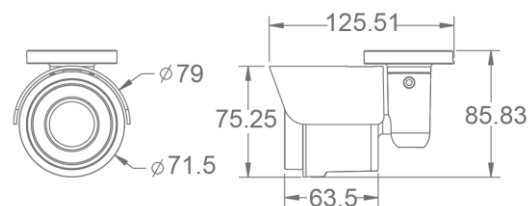

# DynaHawk™ XJ Series - Ultra-WDR Micro Bullet IP Camera

Camera	X056-J	X057-J	X058-J				
Image Sensor	1/3" Sony Progressive CMOS	1/2.8" Sony Progressive CMOS	1/1.9" Sony Progressive CMOS				
Effective Pixels	1280(H) x 1024(V)	1920(H) x 1080(V)	1920(H) x 1080(V)				
Minimum Illumination	TBD	TBD	TBD				
Shutter Speed	1 ~ 1/10000 sec.						
Lens	Board lens	Vari-focal lens	Board lens	Vari-focal lens	Board lens	Vari-focal lens	
Focal Length	2.8mm / 3.6mm	3-10.5mm	2.8mm / 3.6mm	3-10.5mm	4 mm	4-8 mm	
F Number	F2.0/ F1.8	F1.4	F2.0/ F1.8	F1.4	F 1.8	F 1.65	
FOV	102° / 71.4°	Wide: 75.6° , Tele: 28.7°	114.6° / 78°	Wide: 93.2° , Tele: 31.9°	112.6°	Wide: 102° , Tele: 52°	
Operation	English / French / German / Italian / Korean / Simplified Chinese / Traditional Chinese / Russian / Portuguese / Spanish / Japanese						
Multiple Languages	English / French / German / Italian / Korean / Simplified Chinese / Traditional Chinese / Russian / Portuguese / Spanish / Japanese						
Image Setting	Backlight Compensation	On/Off					
	White Balance	Auto / Manual / ATW / Indoor / Outdoor					
	Noise Reduction	3D / 2D	Low / Middle / High / Off				
	Wide Dynamic Range	Shutter WDR (120dB)					
	Privacy Mask	On/Off					
	Brightness	Manual					
	Exposure	Auto / Manual					
	Sharpness	Manual					
	Contrast	Manual					
	Saturation	Manual					
	Hue	Manual					
	Digital Zoom	Support					
	Motion Detection	On / Off / By Schedule					
	Privacy Mask Type	Color					
ICR	Auto / On / Off / Smart						
ICR + IR LED	Auto / LED On / LED Off / Smart IR / Light Sensor						
Tampering Alarm	On / Off / By Schedule						
Audio	Two-way Audio		Indoor: Terminal Block		Outdoor: N/A		
Compression	G.711/G.726						
Network	RJ-45, 10/100/1000 Mbps Ethernet (Giga Ethernet)						
Interface	H.264 (MJPEG-4 Part 10/AVC) / MJPEG						
Video Compression	H.264 (MJPEG-4 Part 10/AVC) / MJPEG						
Video Streaming	Dual Streams	H.264 720P(50/60 fps) + H.264/MJPEG SVGA(50/60 fps)		PAL: H.264 1080P(50 fps) + H.264/MJPEG D1(50 fps) NTSC: H.264 1080P(60 fps) + H.264 D1 (30 fps) H.264 1080P(60 fps) + MJPEG VGA (30 fps)		PAL: H.264 1080P(50 fps) + H.264/MJPEG D1(50 fps) NTSC: H.264 1080P(60 fps) + H.264/MJPEG D1(30 fps)	
	Quad Streams	H.264 SXGA(25/30 fps) + H.264 720P(25/30 fps) + H.264 SVGA(25/30 fps) + H.264/MJPEG CIF(25/30 fps)		H.264 1080P(25/30 fps) + H.264 720P(25/30 fps) + H.264 720P(25/30 fps) + H.264/MJPEG CIF(25/30 fps)		H.264 SXGA(25/30 fps) + H.264 720P(25/30 fps) + H.264 SVGA(25/30 fps) + H.264/MJPEG CIF(25/30 fps)	
Video Resolution	SXGA / HD 720P / XGA / SVGA / D1 / VGA / CIF / QCIF @50/60fps (2 shutter WDR) or 25/30fps (4 shutter WDR)		Full HD 1080P / SXGA / HD 720P / XGA / SVGA / D1 / VGA / CIF / QCIF @50/60fps or 25/30fps (2 shutter WDR)		Full HD 1080P / SXGA / HD 720P / XGA / SVGA / D1 / VGA / CIF / QCIF @50/60fps or 25/30fps (2 shutter WDR)		
Protocol	IPv4/v6, TCP/IP, UDP, RTP, RTSP, HTTP, HTTPS, ICMP, FTP, SMTP, DHCP, PPPoE, UPnP, IGMP, SNMP, QoS, ONVIF, ARP						
Security/Authorization	HTTPS / IP Filter / IEEE 802.1X						
Alarm	Input	1 Set 5V 10kΩ pull up					
	Output	1 Set Photo Relay Output 300V DC/AC					
Event Notification	HTTP / FTP / SMTP						
Micro SD	microSDHC 32GB support						
Supported Web Browser	Internet Explorer (6.0+) / Chrome / Firefox / Safari						
User Account	20						
Password Levels	User and Administrator						
Mechanical	Working Distance: Board lens: up to 15 m, Vari-Focal lens: up to 25 m						
Built-in IR Illuminator*	Wavelength	850 nm					
	Number of LEDs	Board lens: 18, Vari-focal lens: 3			3		
Power Connection	PoE & DC Jack*						
LED indicator	Power / Link / ACT						
Connectors	Type	Indoor			Outdoor		
	Alarm	4 of 7 Pin Terminal Block (Female)*			N/A		
	Power	DC Jack			DC Jack on all-In-One Cable*		
	Ethernet	RJ-45			RJ45 on all-In-One Cable		
Audio	3 of 7 pin Terminal Block						
Audio	N/A						
General	Operating Temperature: -10°C ~ 50°C (14° ~ 122° F)						
Humidity	10% ~ 90%, No Condensation						
Weatherproof Standard	IP66*						
Dimension	Board lens			Vari-Focal lens			
	Indoor: Ø 71.5 x 58.5 mm (Ø 2.815 x 2.3 in.) Outdoor w/ cable management: Ø 71.5 x 125.5 x 91.15 mm (Ø 2.815 x 4.94 x 3.58 in.)			Outdoor w/ cable management: Ø 71.5 x 150.53 x 91.15 mm (Ø 2.815 x 5.92 x 3.58 in.)			
Weight	360g						
Power Source	PoE / DC12V						
Power Consumption	System: 5.5 W (Built-in IR Illuminator: +1W)						
Regulatory	FCC / EMC / LVD / RoHS						