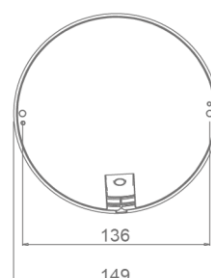

## Multiple Streams Ultra High Definition Fisheye IP Camera

The Multiple Streams Ultra High Definition Fisheye IP Camera is a high resolution surveillance solution features 180° panoramic view (wall mount) or 360° panoramic view (ceiling mount) without blind spots. The fisheye camera supports 6 Megapixels resolution streaming at 30 fps which allows the videos to be viewed smoothly. Furthermore, the embedded 180° wall and 360° ceiling mounting selections plus multiple display modes allow Z8 to provide flexible use in locations such as transportations, shopping mall and warehouse, etc.

Unit: (mm)