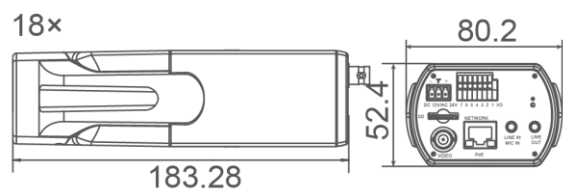

Key Features

- 3MP / 4MP Resolution @ 60fps
- 3x / 18x / 30x Optical Zoom with Auto Focus
- HDR (Multiple Shutter Exposure) and WDR (Digital Enhancement)
- Multiple Streams + Analog Composite SD Video Output Support
- H.264 Baseline / Main Profile / High Profile / SVC and MJPEG Codec Support
- 3D Motion Compensated Noise Reduction (MCTF)
- Electronic Image Stabilization (EIS)
- Smart Event Function
- Audio Detection / Motion Detection / Network Failure Detection / Tampering Alarm
- Encoding Parameter Change On-the-fly
- Multiple and Dynamic Region of Interest (ROI) Windows
- Text Overlay and Privacy Masks
- microSD and NAS Support
- RS-485 Support
- ONVIF Support