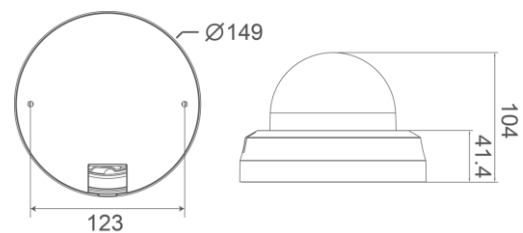

DynaHawk™ ZA Series - Compact Dome IP Camera

Camera		Z4SA-A	Z4SF-A	
Image Sensor		1/1.8" Sony Progressive CMOS	1/1.7" Sony Progressive CMOS	
Effective Pixels		6M (3072x2048)	12M (4072x3076)	
Minimum Illumination	Color	TBD	TBD	
	B/W	TBD	TBD	
Shutter Speed		1 ~ 1/10000 sec.		
Lens				
Lens		Vari-focal /Motorized	Vari-focal /Motorized	
Focal Length		3-8mm	3-8mm	
F Number		F 1.2	F 1.2	
FOV		ø (Wide); ø (Tele)	ø (Wide); ø (Tele)	
Operation				
Multiple Languages		English / French / German / Italian / Japanese / Korean / Portuguese / Russian / Simplified Chinese / Spanish / Traditional Chinese		
Image Setting	Iris Control*	DC Iris / P-iris		
	Backlight Compensation	On/Off		
	White Balance	Auto / Manual / ATW / Indoor / Outdoor		
	Noise Reduction 3D	Low / Middle / High / Off (w/ Motion Compensation)		
	Binning mode	N/A	Yes	
	Wide Dynamic Range	Gamma WDR On / Off		
	Privacy Mask	On/Off		
	Brightness	Manual		
	Exposure	Auto / Manual		
	Sharpness	Manual		
	Contrast	Manual		
	Saturation	Manual		
	Hue	Manual		
	Digital Zoom	Support		
	Motion Detection	On / Off / By Schedule		
	Privacy Mask Type	Color		
	ICR	Auto / On / Off / Smart		
	ICR + IR LED*	Auto / LED On / LED Off / Smart IR / Light Sensor		
	Tampering Alarm	On / Off / By Schedule		
	Digital Image Stabilization	On/Off		
Audio	Two-way Audio	Line in / Line Out		
	Compression	G.711/G.726		
Network				
Interface		RJ-45, 1Gbps Ethernet		
Video Compression		MJPEG / H.264 (MPEG-4 Part 10/AVC) Baseline / Main Profile / High Profile / SVC		
Video Streaming	Single Stream	H.264 6M (3072x2048) @25/30 fps	H.264 4K2K (3840x2160) @25/30fps	
	Dual Streams	H.264 6M (3072x2048) @25/30 fps + 720P @25/30fps	H.264 1080P @50/60fps + H.264 1080P @25/30fps <small>Note: 1 of the streamings can be MJPEG</small>	
	Quad Streams	H.264 1080P @50/60 fps + H.264 SXGA @25/30 fps + H.264 720P @25/30 fps + H.264 D1 @25/30 fps <small>Note: 1 of the streamings can be MJPEG</small>		
Video Resolution	H.264	6M (3072 x 2048) / Full HD 1080P / SXGA / HD 720P / XGA / SVGA / D1 / VGA / CIF / QVGA	4K2K (3840 x 2160) / Full HD 1080P / SXGA / 720P / XGA / SVGA / D1 / VGA / CIF / QVGA	
	MJPEG	MJPEG - Full HD 1080P / SXGA / 720P / XGA / SVGA / D1 / VGA / CIF / QVGA		
Protocol		IPv4/v6, TCP/IP, UDP, RTP, RTSP, HTTP, HTTPS, ICMP, FTP, SMTP, DHCP, PPPoE, UPnP, IGMP, SNMP, QoS, ONVIF		
Security		HTTPS / IP Filter / IEEE 802.1X		
Alarm	Input	1 Set 5V 10kΩ pull up		
	Output	1 Set Photo Relay Output 300V DC/AC		
Event Notification		HTTP / FTP / SMTP		
Micro SD		microSDHC 32GB support		
Supported Web Browser		Internet Explorer (6.0+) / Chrome / Firefox / Safari		
User Account		20		
Password Levels		User and Administrator		
Mechanical				
Built-in IR Illuminator*	Working Distance	up to 40 m		
	Wavelength	850 nm		
	Number of LEDs	6		
LED Indicator		Power / Link / ACT		
Connectors	Alarm	4 of 9 Pin Terminal Block		
	Power	2 Pin Terminal Block (male)		
	Ethernet	RJ-45		
	Analog Video	1.0 Vp-p / 75 Ω, BNC		
	Audio*	5 of 9 Pin Terminal Block		
General				
Operating Temperature		-10°C ~ 50°C (14° ~ 122°F) w/Heater, powered by DC12V/AC24V/PoE: -40°C ~ 50°C (-40° ~ 122° F)		
Humidity		10% ~ 90%, No Condensation		
Weatherproof Standard*		IP66		
Dimension		Ø149 x 104 mm		
Weight		500 g (1.1 lb)		
Power Source		DC 12V / AC 24V / PoE		
Power Consumption	System	TBD	TBD	
	LED		TBD	
	Heater		TBD	
Regulatory		CE / FCC		