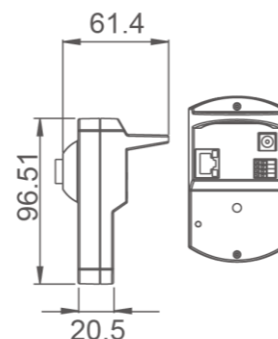

# DynaHawk™ WH Series - Micro Box IP Camera

Camera		W3S1-H
Image Sensor		1/2.8" Progressive CMOS
Effective Pixels		2048(H) x 1536(V)
Minimum Illumination		TBD
Shutter Speed		1 ~ 1/10000 sec.
Lens		
Lens		Board lens
Focal Length		2.8 mm / 3.6 mm
F Number		F 2.0 / F 1.8
FOV		94.36° / 75.3°
Operation		
Multiple Languages	English / French / German / Italian / Japanese / Korean / Portuguese / Russian / Simplified Chinese / Spanish / Traditional Chinese	
Backlight Compensation		On / Off
White Balance		Manual / AWB / ATW / One Push
3D Noise Reduction		On / Off
Wide Dynamic Range		On / Off
Privacy Mask		On / Off
Brightness		Manual
Exposure		Auto / Manual
Sharpness		Manual
Contrast		Manual
Saturation		Manual
Hue		Manual
Digital Zoom		Support
Motion Detection		On / Off / By Schedule
Privacy Mask Type		Color
ICR		Auto / On / Off / Smart
ICR+IR LED*		Auto / LED On / LED Off / Smart IR / Light Sensor
Tampering Alarm		On / Off / By Schedule
Two-way Audio		Embedded Mic in / Embedded Speaker Out*
Audio		Compression G.711/G.726
Network		
Interface		RJ-45, 10/100 Mbps Ethernet
Video Compression		H.264 (MPEG-4 Part 10/AVC) / MJPEG
Video Streaming		Dual Streams H.264 + MJPEG / H.264 + H.264 Quad Streams H.264*3 + MJPEG / H.264*4
Video Resolution		H.264- 3M / Full HD 1080P / SXGA / HD 720P / XGA / SVGA / D1 / VGA / CIF MJPEG- Full HD 1080P / SXGA / HD 720P / XGA / SVGA / D1 / VGA / CIF
Frame Rate		Dual Streams : 2048 x 1536 (15 fps) + 720p (15 fps) 1080p (25 / 30 fps) + D1 (25 / 30 fps)
Protocol		ARP, IPv4/v6, TCP/IP, UDP, RTP, RTSP, HTTP, HTTPS, ICMP, FTP, SMTP, DHCP, PPPoE, UPnP, IGMP, SNMP, QoS, ONVIF
Security		PoE: HTTPS / IP Filter / IEEE 802.1X WiFi: HTTPS / IP Filter / IEEE 802.1X (WPA, WPA2)/Shared Key/Pair-wise Key
Alarm	Input	1 Set 5V 10kΩ pull up
	Output	1 Set Photo Relay Output 300V DC/AC
Event Notification		HTTP / FTP / SMTP
Micro SD		microSDHC 32GB support
Supported Web Browser		Internet Explorer (6.0+ ) / Chrome / Firefox / Safari
User Account		20
Password Levels		User and Administrator
Mechanical		
Built-in IR Illuminator*	Working Distance	up to 5 m
	Wavelength	850 nm
	Number of LEDs	2
LED Indicator		PoE: Power / Link / ACT ; WiFi: Power (Green) / WiFi (Orange)
Connectors	Alarm	4 Pin Terminal Block
	Power	PoE: DC Jack / WiFi: Micro USB ( with 1A USB charger )
	Ethernet	PoE: RJ-45 ; WiFi: N/A
General		
Operating Temperature		-10°C ~ 50°C (14° ~ 122° F)
Humidity		10% ~ 90%, No Condensation
Weatherproof Standard*		IP66
Dimension		96.51 x 56 x 61.4 mm (3.78 x 2.2 x 2.42 in.)
Weight		120g
Power Source		PoE: DC 12V / PoE ; WiFi: 1A USB charger
Power Consumption		WiFi: System 3.2 W (Built-in IR Illuminator: +0.8W) PoE: System 3.4 W (Built-in IR Illuminator: +1W)
Regulatory		CE / FCC