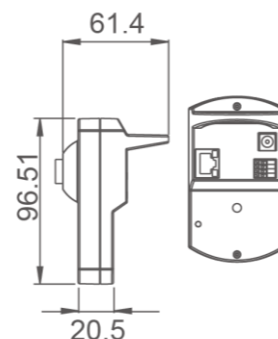

DynaHawk™ WH Series - Micro Box IP Camera

Camera		W3V6-H	W3S1-H
Image Sensor		1/3" Progressive CMOS	1/2.8" Progressive CMOS
Effective Pixels		2688(H) x 1520(V)	2048(H) x 1536(V)
Minimum Illumination		TBD	TBD
Shutter Speed		1 ~ 1/10000 sec.	1 ~ 1/10000 sec.
Lens			
Lens		Board lens	Board lens
Focal Length		3.6 mm / 2.8 mm / 2.3 mm	2.8 mm / 3.6 mm
F Number		F 1.8 / F 2.0 / TBD	F 2.0 / F 1.8
FOV		TBD / 93° / TBD	94.36° / 75.3°
Operation			
Multiple Languages	English / French / German / Italian / Japanese / Korean / Portuguese / Russian / Simplified Chinese / Spanish / Traditional Chinese		
	Backlight Compensation	On / Off	
	White Balance	Manual / AWB / ATW / One Push	
	3D Noise Reduction	On / Off	
	Wide Dynamic Range	On / Off	
	Privacy Mask	On / Off	
	Brightness	Manual	
	Exposure	Auto / Manual	
	Sharpness	Manual	
	Contrast	Manual	
	Saturation	Manual	
	Hue	Manual	
	Digital Zoom	Support	
	Privacy Mask Type	Color	
	ICR	Auto / On / Off / Smart	
	ICR+IR LED*	Auto / LED On / LED Off / Smart IR / Light Sensor	
Event Setting	Motion Detection	By Schedule / On / Off	
	Tampering Alarm	By Schedule / On / Off	
	Network Failure	By Schedule / On / Off	
	Audio Detection	On / Off	
Audio	Two-way Audio	Embedded Mic in / Embedded Speaker Out*	
	Compression	G.711/G.726	
Network			
Interface	RJ-45, 10/100 Mbps Ethernet		
Video Compression	H.264 (MPEG-4 Part 10/AVC) / MJPEG		
Video Streaming	Dual Streams H.264 + MJPEG / H.264 + H.264 Quad Streams H.264 x 3 + MJPEG / H.264 x 4		
Video Resolution	H.264- 4M / Full HD 1080P / SXGA / HD 720P / XGA / SVGA / D1 / VGA / CIF H.264- 3M / Full HD 1080P / SXGA / HD 720P / XGA / SVGA / D1 / VGA / CIF MJPEG- Full HD 1080P / SXGA / HD 720P / XGA / SVGA / D1 / VGA / CIF MJPEG- Full HD 1080P / SXGA / HD 720P / XGA / SVGA / D1 / VGA / CIF		
Frame Rate	Dual Streams : 2560 x 1440 (15 fps) + D1 (15 fps) Dual Streams : 2048 x 1536 (15 fps) + 720p (15 fps) 1080p (25 / 30 fps) + D1 (25 / 30 fps) 1080p (25 / 30 fps) + D1 (25 / 30 fps)		
Protocol	ARP, IPv4/v6, TCP/IP, UDP, RTP, RTSP, HTTP, HTTPS, ICMP, FTP, SMTP, DHCP, PPPoE, UPnP, IGMP, SNMP, QoS, ONVIF		
Security	HTTPS / IP Filter / IEEE 802.1X		
Alarm	Input	1 Set	
	Output	1 Set	
Event Notification	HTTP / FTP / SMTP		
Micro SD	microSDHC 32GB support		
Supported Web Browser	Internet Explorer (6.0+) / Chrome / Firefox / Safari		
User Account	20		
Password Levels	User and Administrator		
Mechanical			
	Working Distance	up to 5 m	
Built-in IR Illuminator*	Wavelength	850 nm	
	Number of LEDs	2	
LED Indicator	PoE: Power / Link / ACT ; WiFi: Power (Green) / WIFI (Orange)		
	Alarm	4 Pin Terminal Block	
Connectors	Power	PoE: DC Jack / WiFi: Micro USB (with 1A USB charger)	
	Ethernet	PoE: RJ-45 ; WiFi: N/A	
General			
Operating Temperature	-10°C ~ 50°C (14° ~ 122° F)		
Humidity	10% ~ 90%, No Condensation		
Weatherproof Standard*	IP66		
Dimension	96.51 x 56 x 61.4 mm (3.78 x 2.2 x 2.42 in.)		
Weight	120g		
Power Source	PoE: DC 12V / PoE ; WiFi: 1A USB charger		
Power Consumption	System 3.4 W (Built-in IR Illuminator: +1W)		WiFi: System 3.2 W (Built-in IR Illuminator: +0.8W)
Regulatory	CE / FCC		