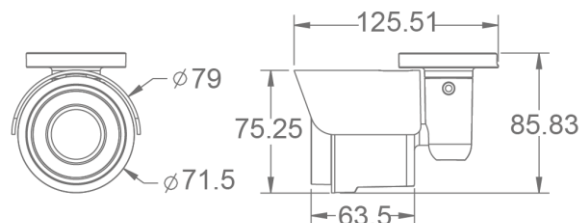

Key Features

- Progressive Scan Sony CMOS Sensor
- 2M Resolution
- Quad Streams Support
- Dual Streams- Full HD 1080P Real-time + D1 Real-time
- Quad Streams Compression- H.264 Baseline / Main / High Profile + MJPEG
- Multi-language Support
- Wide Dynamic Range
- Two-Way Audio Support
- Motion Detection
- Privacy Masks
- Smart Picture Quality / 3D Noise Reduction
- Smart IR Mode
- Day/Night (ICR)
- IR LED Module (working distance up to 15 m)
- microSD Support
- Weatherproof (IP66 International)*
- Sunshield
- Integrated Mounting Bracket with Cable Management*
- BNC Analog Output*
- ONVIF Support