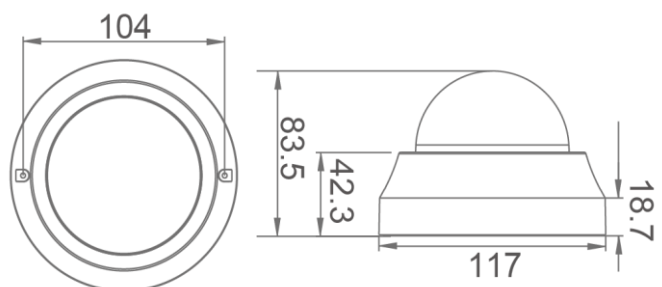

■ Key Features

- Sony Progressive Scan CMOS Sensor
- Quad Streams Support
- Dual Streams- Full HD 1080P Real-time + D1 Real-time
- Quad Stream Compression- H.264 Baseline / Main / High Profile + MJPEG
- Multi-language Support
- Tampering Alarm
- Wide Dynamic Range
- Motion Detection
- Privacy Masks
- Smart Picture Quality / 3D Noise Reduction
- Network Failure Detection
- True Day/Night (ICR)
- IR LED Module (working distance up to 25 m)*
- Digital Image Stabilizer (DIS)
- Weatherproof (IP66 International)*
- microSD Support
- ONVIF Support