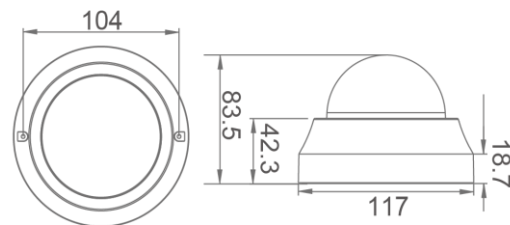

DynaHawk™ WN Series - Mini Dome IP Camera

Camera		W3S1-N	
Image Sensor	1/2.8" Sony Progressive CMOS		
Effective Pixels	2048(H) x 1536(V)		
Minimum Illumination	Board 3.6 mm - 0.2 lux (Color) / 0.02 lux (B/W) Board 2.8 mm / Vari-focal 3~6 mm - TBD		
Shutter Speed	1 ~ 1/10000 sec.		
Lens			
Lens	Board / Vari-focal Lens		
Focal Length	Board - 2.8 mm / 3.6 mm Vari-focal - 3~6 mm		
F Number	Board 2.8 mm / Vari-focal 3~6 mm - F2.0 Board 3.6 mm - F1.8		
FOV	Board 3.6 mm - 75.3° Board 2.8 mm - 94.36° Vari-focal 3~6 mm - 100.8°		
Operation			
Multiple Languages	English / French / German / Italian / Korean / Simplified Chinese / Traditional Chinese / Russian/ Portuguese / Spanish/ Japanese		
Image Setting	Backlight Compensation	On / Off	
	White Balance	Auto / Manual / ATW / One Push	
	Noise Reduction	3D On / Off	
	Wide Dynamic Range	On / Off	
	Privacy Mask	On / Off	
	Brightness	Manual	
	Exposure	Auto / Manual	
	Sharpness	Manual	
	Contrast	Manual	
	Saturation	Manual	
	Hue	Manual	
	Digital Zoom	Support	
	Motion Detection	On / Off/ By Schedule	
	Privacy Mask Type	Color	
	ICR	Auto / On / Off / Smart	
ICR + IR LED*	Auto / LED On / LED Off / Smart IR / Light Sensor		
Tampering Alarm	On / Off/ By Schedule		
Audio*	Two-way Audio	Line in / Line out	
	Compression	G.711 / G.726	
Network			
Interface	RJ-45 10/100Mbps		
Video Compression	H.264 (MPEG-4 Part 10/AVC) / MJPEG		
Video Streaming	Dual Streams H.264 + H.264 / H.264 + MJPEG Quad Streams H.264 x 4 / H.264 x 3 + MJPEG		
Video Resolution	H.264- 2048 x 1536 (3M) / Full HD 1080P / SXGA / HD 720P / XGA / SVGA / D1 / VGA / CIF MJPEG- Full HD 1080P / SXGA / HD 720P / XGA / SVGA / D1 / VGA / CIF		
Frame Rate	Dual Streams : 1080p (30/25 fps) + D1 (30/25 fps)		
Protocol	ARP, IPv4/v6, TCP/IP, UDP, RTP, RTSP, HTTP, HTTPS, ICMP, FTP, SMTP, DHCP, PPPoE, UPnP, IGMP, SNMP, QoS, ONVIF		
Security/Authorization	HTTPS / IP Filter / IEEE 802.1X		
Alarm*	Input	1 Set 5V 10kΩ pull up	
	Output	1 Set Photo Relay Output 300V DC/AC	
Event Notification	HTTP / FTP / SMTP		
Micro SD	microSDHC 32GB support		
Supported Web Browser	Internet Explorer (6.0+) / Chrome / Firefox / Safari		
User Account	20		
Password Levels	User and Administrator		
Mechanical			
Built-in IR Illuminator*	Working Distance	Up to 25m	
	Wavelength	850 nm	
	Number of LEDs	24	
LED indicator	Power / Link / ACT		
Connectors	Type	Indoor	Outdoor
	Alarm	4 of 8 Pin Terminal Block (Female)*	N/A
	Power	3 Pin Terminal Block (Female)	N/A
	Ethernet	RJ-45	RJ-45
	Analog Video	1.0 Vp-p / 75 Ω, BNC cable* (Installation purpose)	N/A
	Audio	4 of 8 Pin Terminal Block (Female)*	N/A
General			
Operating Temperature	-10°C ~ 50°C (14° ~ 122° F)		
Humidity	10% ~ 90%, No Condensation		
Weatherproof Standard*	IP66		
Dimension	Ø 117 x 84 mm (Ø 4.6 x 3.36 in.)		
Weight	220 g		
Power Source	PoE /DC 12V / AC 24 V		
Power Consumption	System: 3.8 W (Built-in IR Illuminator: +2W)		
Regulatory	FCC / EMC / LVD / RoHS		