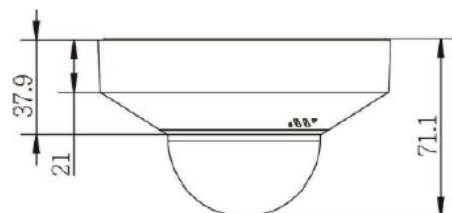

Key Features

- Sony Progressive Scan CMOS Sensor
- 3M/4M Resolution
- Dual Streaming- Full HD 1080P Real Time + D1 Real Time
- Multiple M12 Mount Lens Support
- Quad Streams Compression- H.264 Baseline / Main / High Profile + MJPEG
- Multi-language Support
- Tampering Alarm
- Wide Dynamic Range
- Motion Detection
- Privacy Masks
- Smart Picture Quality / 3D Noise Reduction
- Vertical View Mode (image rotation by 90 degrees)
- Smart IR Mode
- Network Failure Detection
- True Day/Night (ICR)
- Compact Outlook with Built-in IR LED Module (working distance up to 5 m)
- Built-in Microphone & Speaker*
- microSD Support
- BNC analog output*
- Weatherproof (IP66 International)*
- Weatherproof Dongle Cable*