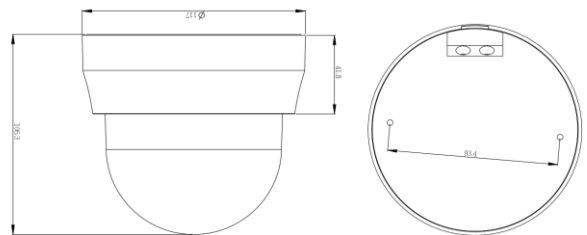

■ Key Features

- Sony Progressive Scan CMOS 3M Sensor / Progressive Scan CMOS 4M Sensor
- Quad Streams Support
- Dual Streams- Full HD 1080P Real-time + D1 Real-time
- Quad Stream Compression- H.264 Baseline / Main / High Profile + MJPEG
- Multi-language Support
- Tampering Alarm
- Wide Dynamic Range
- Motion Detection
- Privacy Masks
- 3D/2D Noise Reduction
- Network Failure Detection
- True Day/Night (ICR)
- IR LED Module (working distance up to 25 m)*
- Weatherproof (IP66 International)*
- microSD Support
- ONVIF Support