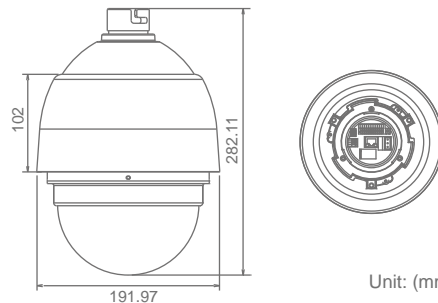

## network DynaHawk™ 720 / 820 Series

Full HD Speed Dome IP Camera

**Dimension**

NH720 Full HD Speed Dome IP Camera

Unit: (mm)

**Dimension**

NH820 Full HD Speed Dome IP Camera

Unit: (mm)

**Precise and Accurate Dome Camera Performance**

- Preset speed up to 400°/sec.
- Preset resolution of 0.225°
- NEW** • Proportional Pan & Tilt Speed
- Preset Position / Auto-Pan / Sequence / Cruise
- Auto-Calibration
- Image / Mechanical Image Flip (180°)