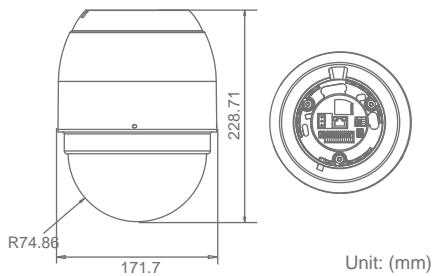

## network DynaHawk™ 720 / 820 Series

Full HD Speed Dome IP Camera

**Dimension**

NH720 Full HD Speed Dome IP Camera

Unit: (mm)

**Dimension**

NH820 Full HD Speed Dome IP Camera

Unit: (mm)